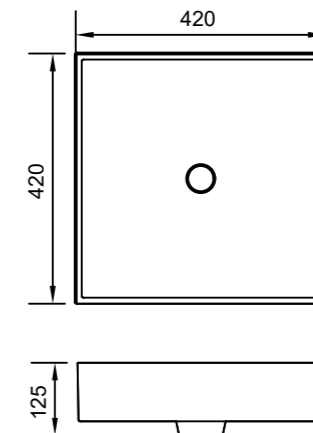

101-41

BS1910141.01

Basin MM: 420*420*125

Main material: CAST STONE

Pop-up cover material: Chrome plated brass

Color: Matt white

Shape: Minimalist lines

Style: Above counter basin