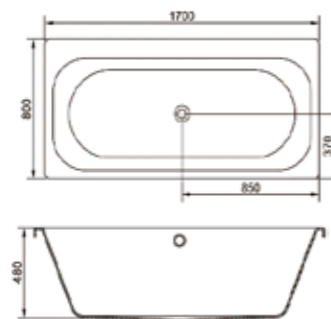

P118

Golden proportion lines, simple and stylish temperament, is the translation process of the past art.

IA19600170.01

Bathtub MM: 1700*800*480

Main material: ACRYLIC

Pop-up cover material: Chrome plated brass

Color: 01 high glossy white

Design: Contracted and versatile,
can be assembled with tub side faucet,
high glossy white

Style: Embedded

Accessories: Drainage accessories,
overflow tank, overflow pipe

Distance between outlet and ground MM: 120

Place of origin: China