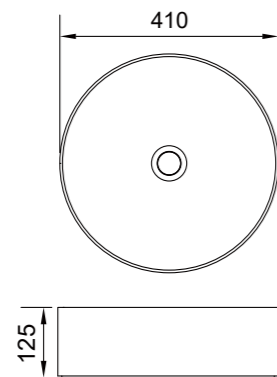

301-41

BC1930141.01

Basin MM: $\phi 410 \times 125$
Main material: CERAMIC
Pop-up cover material: Chrome plated brass
Color: High glossy white
Shape: Round
Style: Above counter basin