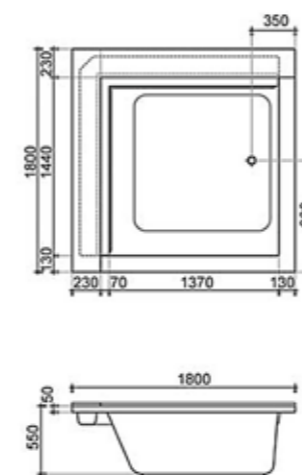

Pure enjoyment

Ubble function (20 Air-jet)

Underwater lighting with LED color light changer for light therapy

Waterfall system

Touch panel

Pump dry-running protection and water level control system

Pop-up drain and overflow with whirlpool suction and self draining system (no wastewater)