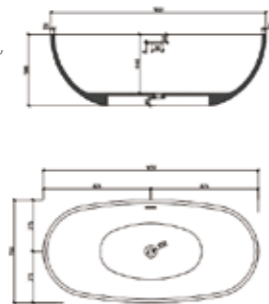

NOVOTEL

Harmony and unity of delicate structure and details, exudes a comfortable charm.

FS19215165.01

Bathub MM: 1650*750*560

Main material: CAST STONE

Pop-up cover material: Chrome plated brass

Color: 01 matt white

Design: Independent bathtub, classic versatile style, soothing and skin-friendly, delicate experience

Style: Freestanding

Accessories: Drainage accessories, overflow tank, overflow pipe

Distance between outlet and ground MM: 100

Place of origin: China