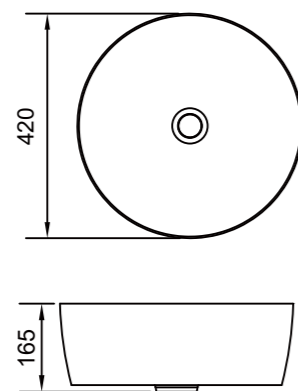

104-42

BS1910442.01

Basin MM: $\phi 420 \times 165$
Main material: CAST STONE
Pop-up cover material: Chrome plated brass
Color: Matt white
Shape: Round
Style: Above counter basin