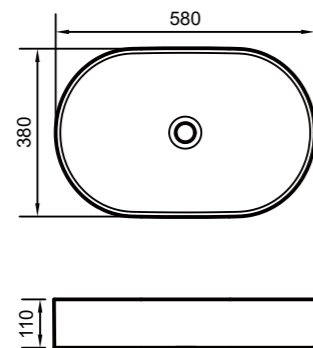

102-58

BS1910258.01

Basin MM: 580*380*110
Main material: CAST STONE
Pop-up cover material: Chrome plated brass
Color: Matt white
Shape: Arc
Style: Above counter basin