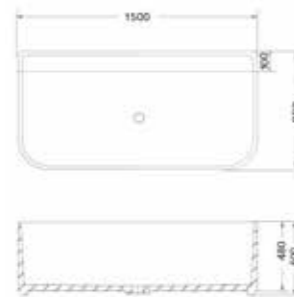

REGIS

Clever combination of neat line design and shelving table, gives the bottles that nowhere to place a more suitable home.

WS19230150.01

Bath tub MM: 1500*800*600

Main material: CAST STONE

Pop-up cover material: Chrome plated brass

Color: 01 matt white

Design: Neat line design and the clever combination with the shelf, gentle and soothing, concise appearance

Style: Wall type

Accessories: Drainage accessories, overflow tank, overflow pipe