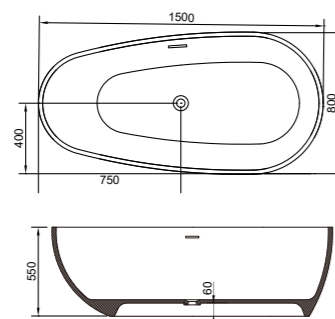

SOFITEL

Irregular oval bionic egg shape is an excellent combination of design and technology, smooth line design and diverse colors break the "rules" of life and give back the softness that life should have.

FS19210150.02

Bathtub MM: 1500*800*550

Main material: CAST STONE

Pop-up cover material: Chrome plated brass

Color: 02 top grey

Design: Irregular ellipse, bionic egg-shaped, excellent combination of design and technology

Style: Freestanding

Accessories: Drainage accessories, overflow tank, overflow pipe

Distance between outlet and ground MM: 100

Place of origin: China