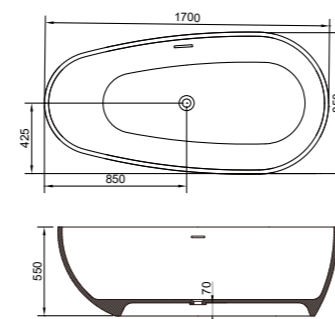

FS19210170.02

Bathtub MM: 1700*850*550

Main material: CAST STONE

Pop-up cover material: Chrome plated brass

Color: 02 top grey

Design: Irregular ellipse, bionic egg-shaped, excellent combination of design and technology

Style: Freestanding

Accessories: Drainage accessories, overflow tank, overflow pipe

Place of origin: China