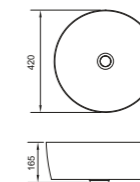

104-42
Basin MM: $\phi 420 \times 165$
Style: Above counter basin

CROWN
Bathtub mm: $\phi 1500 \times 540$
Style: Freestanding