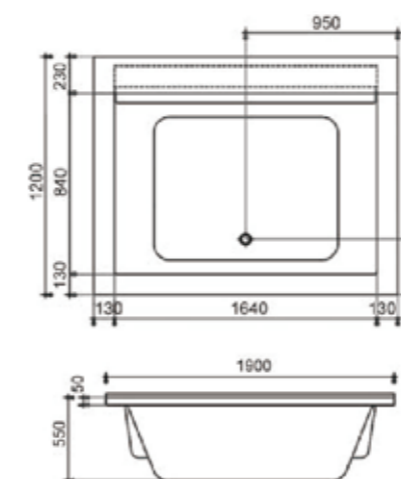

Pure enjoyment

Bubble function (12 Air-jet)

Underwater lighting with LED color light changer for light therapy

Waterfall system

Touch panel

Pump dry-running protection and water level control system

Pop-up drain and overflow with whirlpool suction and self draining system (no wastewater)