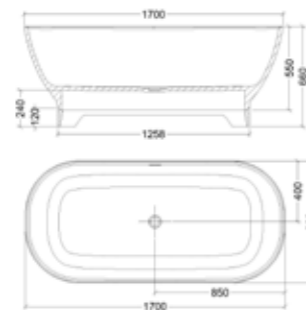

LOFT L

Split modular, craft, color, all can be customized, dedicates to self-seeking soul.

FS19241170.01

Bathtub MM: 1700*800*600

Main material: CAST STONE

Pop-up cover material: Chrome plated brass

Color: 01 matt white

Design: Modular design, black bottom, display of individuality

Style: Wall type

Accessories: Drainage accessories, overflow tank, overflow pipe

Distance between outlet and ground MM: 100

Place of origin: China