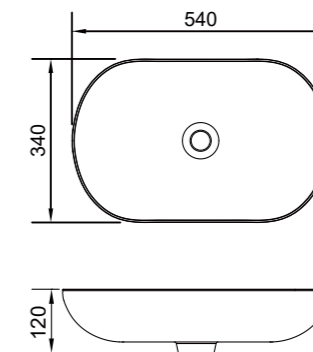

103-54

BS1910354.01

Basin MM: 540*340*120
Main material: CAST STONE
Pop-up cover material: Chrome plated brass
Color: Matt white
Shape: Egg shape
Style: Above counter basin