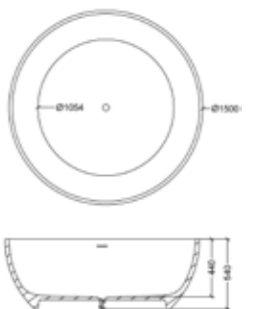

CROWN
Bathtub mm: $\phi 1500 \times 540$
Style: Freestanding