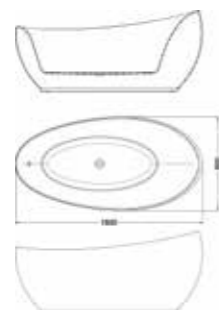

LEONARDO

Streamlined form design, ergonomic comfortable backrest and arm placement, heals every urban soul.

FA19260180.01

Bathtub MM: 1800*900*780/630

Main material: ACRYLIC

Pop-up cover material: Chrome plated brass

Color: 01 high glossy white

Design: Bionic nest design, comfortable and soft, unique and beautiful

Style: Freestanding

Accessories: Drainage accessories, overflow tank, overflow pipe

Place of origin: China