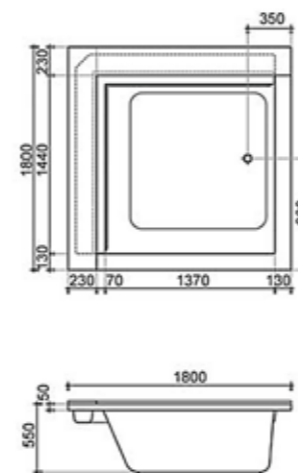

Exclusive enjoyment

Massage function (8 Whirl-jet)

Massage pump heating function

Bubble function (20 Air-jet)

Underwater lighting with LED color light changer for light therapy

Waterfall system

Touch panel

Pump dry-running protection and water level control system

Pop-up drain and overflow with whirlpool suction and self draining system (no wastewater)