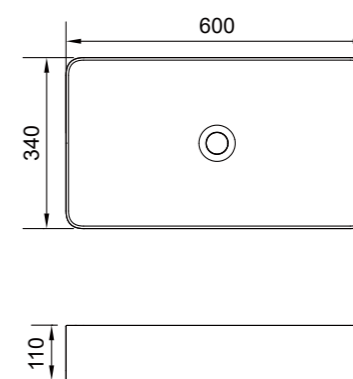

487-60

BC1948760.01

Basin MM: 600*340*110
Main material: CERAMIC
Pop-up cover material: Chrome plated brass
Color: High glossy white
Shape: Ultra-thin edge
Style: Above counter basin