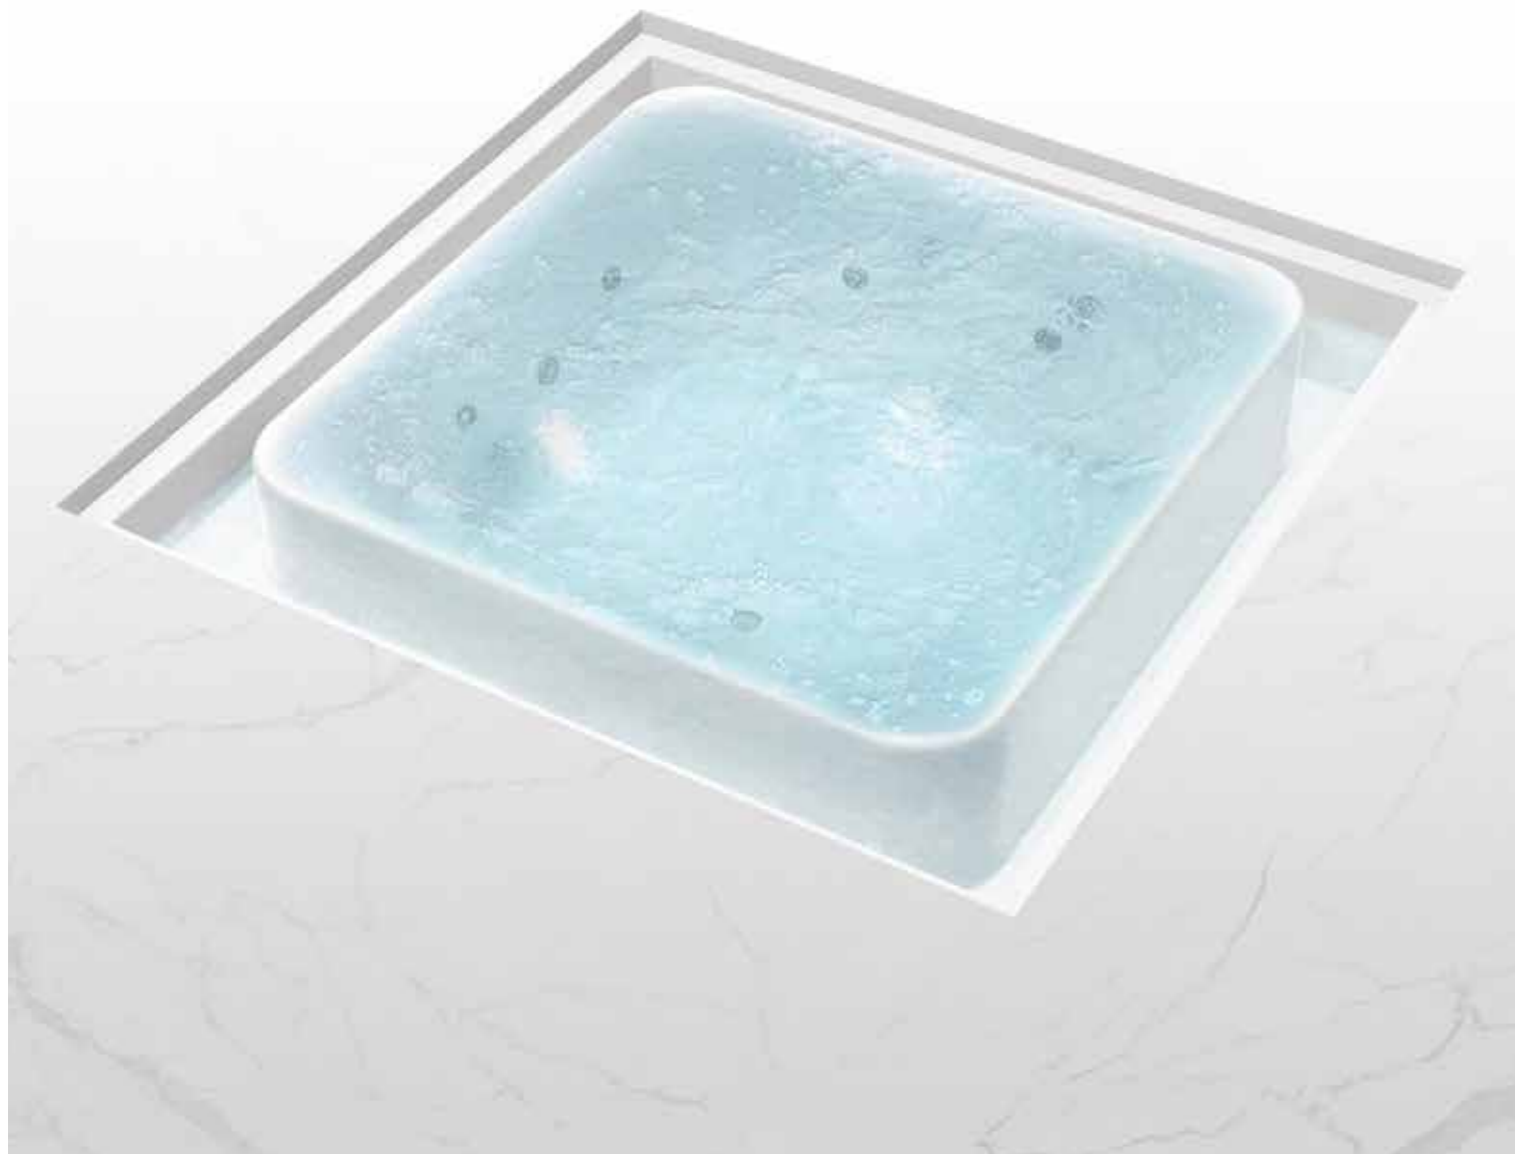

CHI

Beautiful lines, texture feels of imported precious acrylic materials, experiences crossing the real boundary between illusion and comfort.

IA19820200.01-B

Bathtub MM: 2000*2000*650(500)

Main material: Acrylic

Pop-up cover material : Chrome plated brass

Color: 01 high glossy white

Design: Arc square design, beautiful line, meet double bath; IF, reddot, Designpreis award-winning product

Style: Embedded overflow tank

Accessories: Drainage accessories, overflow tank, overflow pipe, adjustable support

Distance between outlet and ground MM: 150

Net weight: 190Kg

Volume of full water: 860L

Place of origin: Germany

Pure enjoyment

Spa massage function (8 Whirl-Jet)

Underwater lighting with LED color light changer for light therapy

Overflow system

Touch panel

Pump dry-running protection and water level control system

Pop-up drain and overflow with whirlpool suction and self draining system (no wastewater)