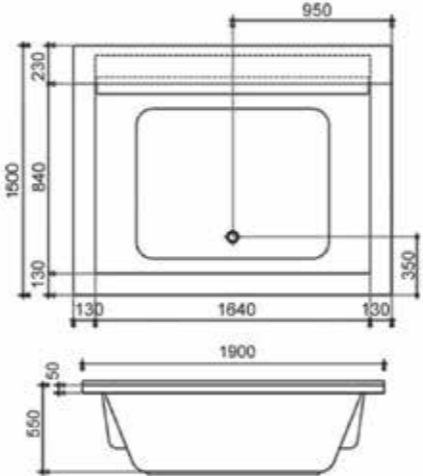

Exclusive enjoyment

Massage function (6 Whirl-jet)

Massage pump heating function

Bubble function (10 Air-jet)

Underwater lighting with LED color light changer for light therapy

Waterfall system

Touch panel

Pump dry-running protection and water level control system

Pop-up drain and overflow with whirlpool suction and self draining system (no wastewater)