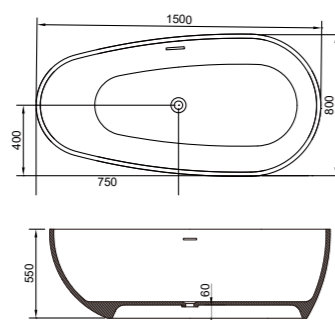

SOFITEL

Irregular oval bionic egg shape is an excellent combination of design and technology, smooth line design and diverse colors break the "rules" of life and give back the softness that life should have.

FS19210150.01

Bathtub MM: 1500*800*550

Main material: CAST STONE

Pop-up cover material: Chrome plated brass

Color: 01 matt white

Design: Irregular ellipse, bionic egg-shaped, excellent combination of design and technology

Style: Freestanding

Accessories: Drainage accessories, overflow tank, overflow pipe

Distance between outlet and ground MM: 100

Place of origin: China