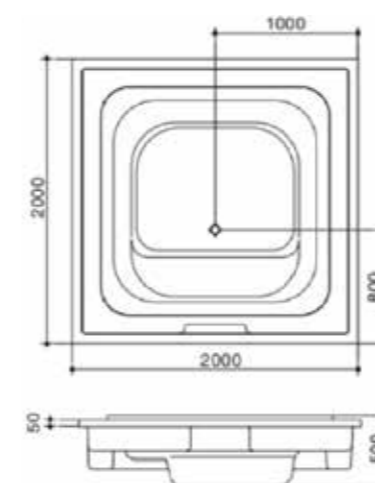

Exclusive enjoyment

Spa massage function (8 Whirl-jet)

Massage pump heating function

Bubble function (14 Air-jet)

Underwater lighting with LED color light changer for light therapy

Overflow system

Touch panel

Pump dry-running protection and water level control system

Pop-up drain and overflow with whirlpool suction and self draining system (no wastewater)