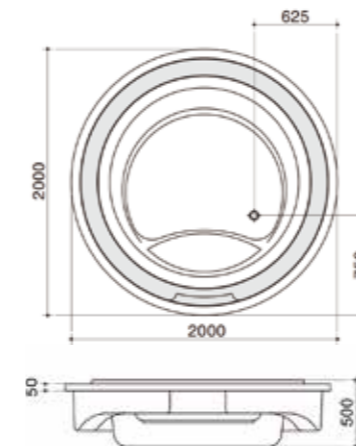

Exclusive enjoyment

- Spa massage function (6 Whirl-jet)
- Massage pump heating function
- Bubble function (13 Air-jet)
- Underwater lighting with LED color light changer for light therapy
- Overflow system
- Touch panel
- Remote control
- Pump dry-running protection and water level control system
- Pop-up drain and overflow with whirlpool suction and self draining system (no wastewater)