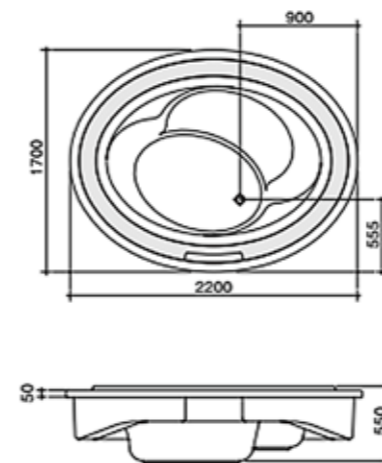

Pure enjoyment

- Spa massage function (8 Whirl-Jet)
- Underwater lighting with LED color light changer for light therapy
- Overflow system
- Touch panel
- Pump dry-running protection and water level control system
- Pop-up drain and overflow with whirlpool suction and self draining system (no wastewater)