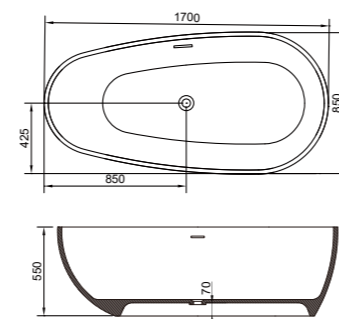

FS19210170.04

Bathtub MM: 1700*850*550

Main material: CAST STONE

Pop-up cover material: Chrome plated brass

Color: 04 ice crack

Design: Irregular ellipse, bionic egg-shaped, excellent combination of design and technology

Style: Freestanding

Accessories: Drainage accessories, overflow tank, overflow pipe

Place of origin: China