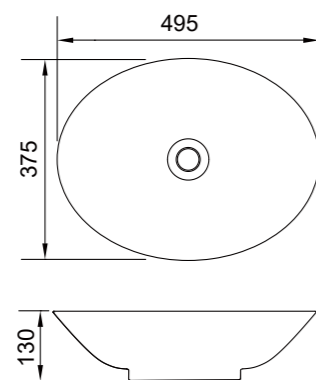

## 574-50

BC1957449.01

**Basin MM:** 495\*375\*130  
**Main material:** CERAMIC  
**Pop-up cover material:** Chrome plated brass  
**Color:** High glossy white  
**Shape:** Bowl shape  
**Style:** Above counter basin