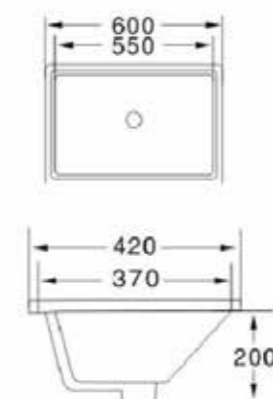

924-60

BC1992460.01

Basin MM: 600*420*200
Main material: CERAMIC
Pop-up cover material: Chrome plated brass
Color: High glossy white
Style: under counter basin