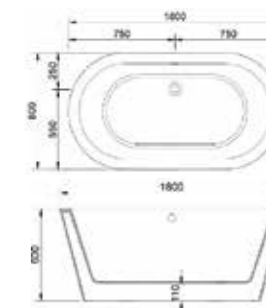

FA19290180.01

Bathtub MM: 1800*800*600
Main material: ACRYLIC
Pop-up cover material: Chrome plated brass
Color: 01 high glossy white
Design: Wide edge design, can be assembled with tub side faucet, high glossy white
Style: Freestanding
Accessories: Drainage accessories, overflow tank, overflow pipe