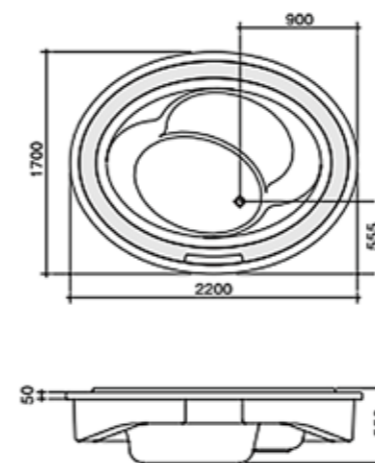

Exclusive enjoyment

Spa massage function (6 Whirl-jet)

Massage pump heating function

Bubble function (12 Air-jet)

Underwater lighting with LED color light changer for light therapy

Overflow system

Touch panel

Pump dry-running protection and water level control system

Pop-up drain and overflow with whirlpool suction and self draining system (no wastewater)