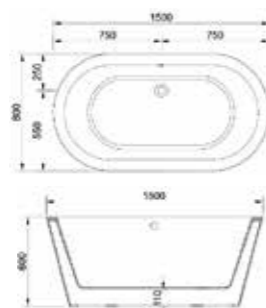

FA19290150.01

Bathtub MM: 1500*800*600
Main material: ACRYLIC
Pop-up cover material: Chrome plated brass
Color: 01 high glossy white
Design: Wide edge design, can be assembled with tub side faucet, high glossy white
Style: Freestanding
Accessories: Drainage accessories, overflow tank, overflow pipe