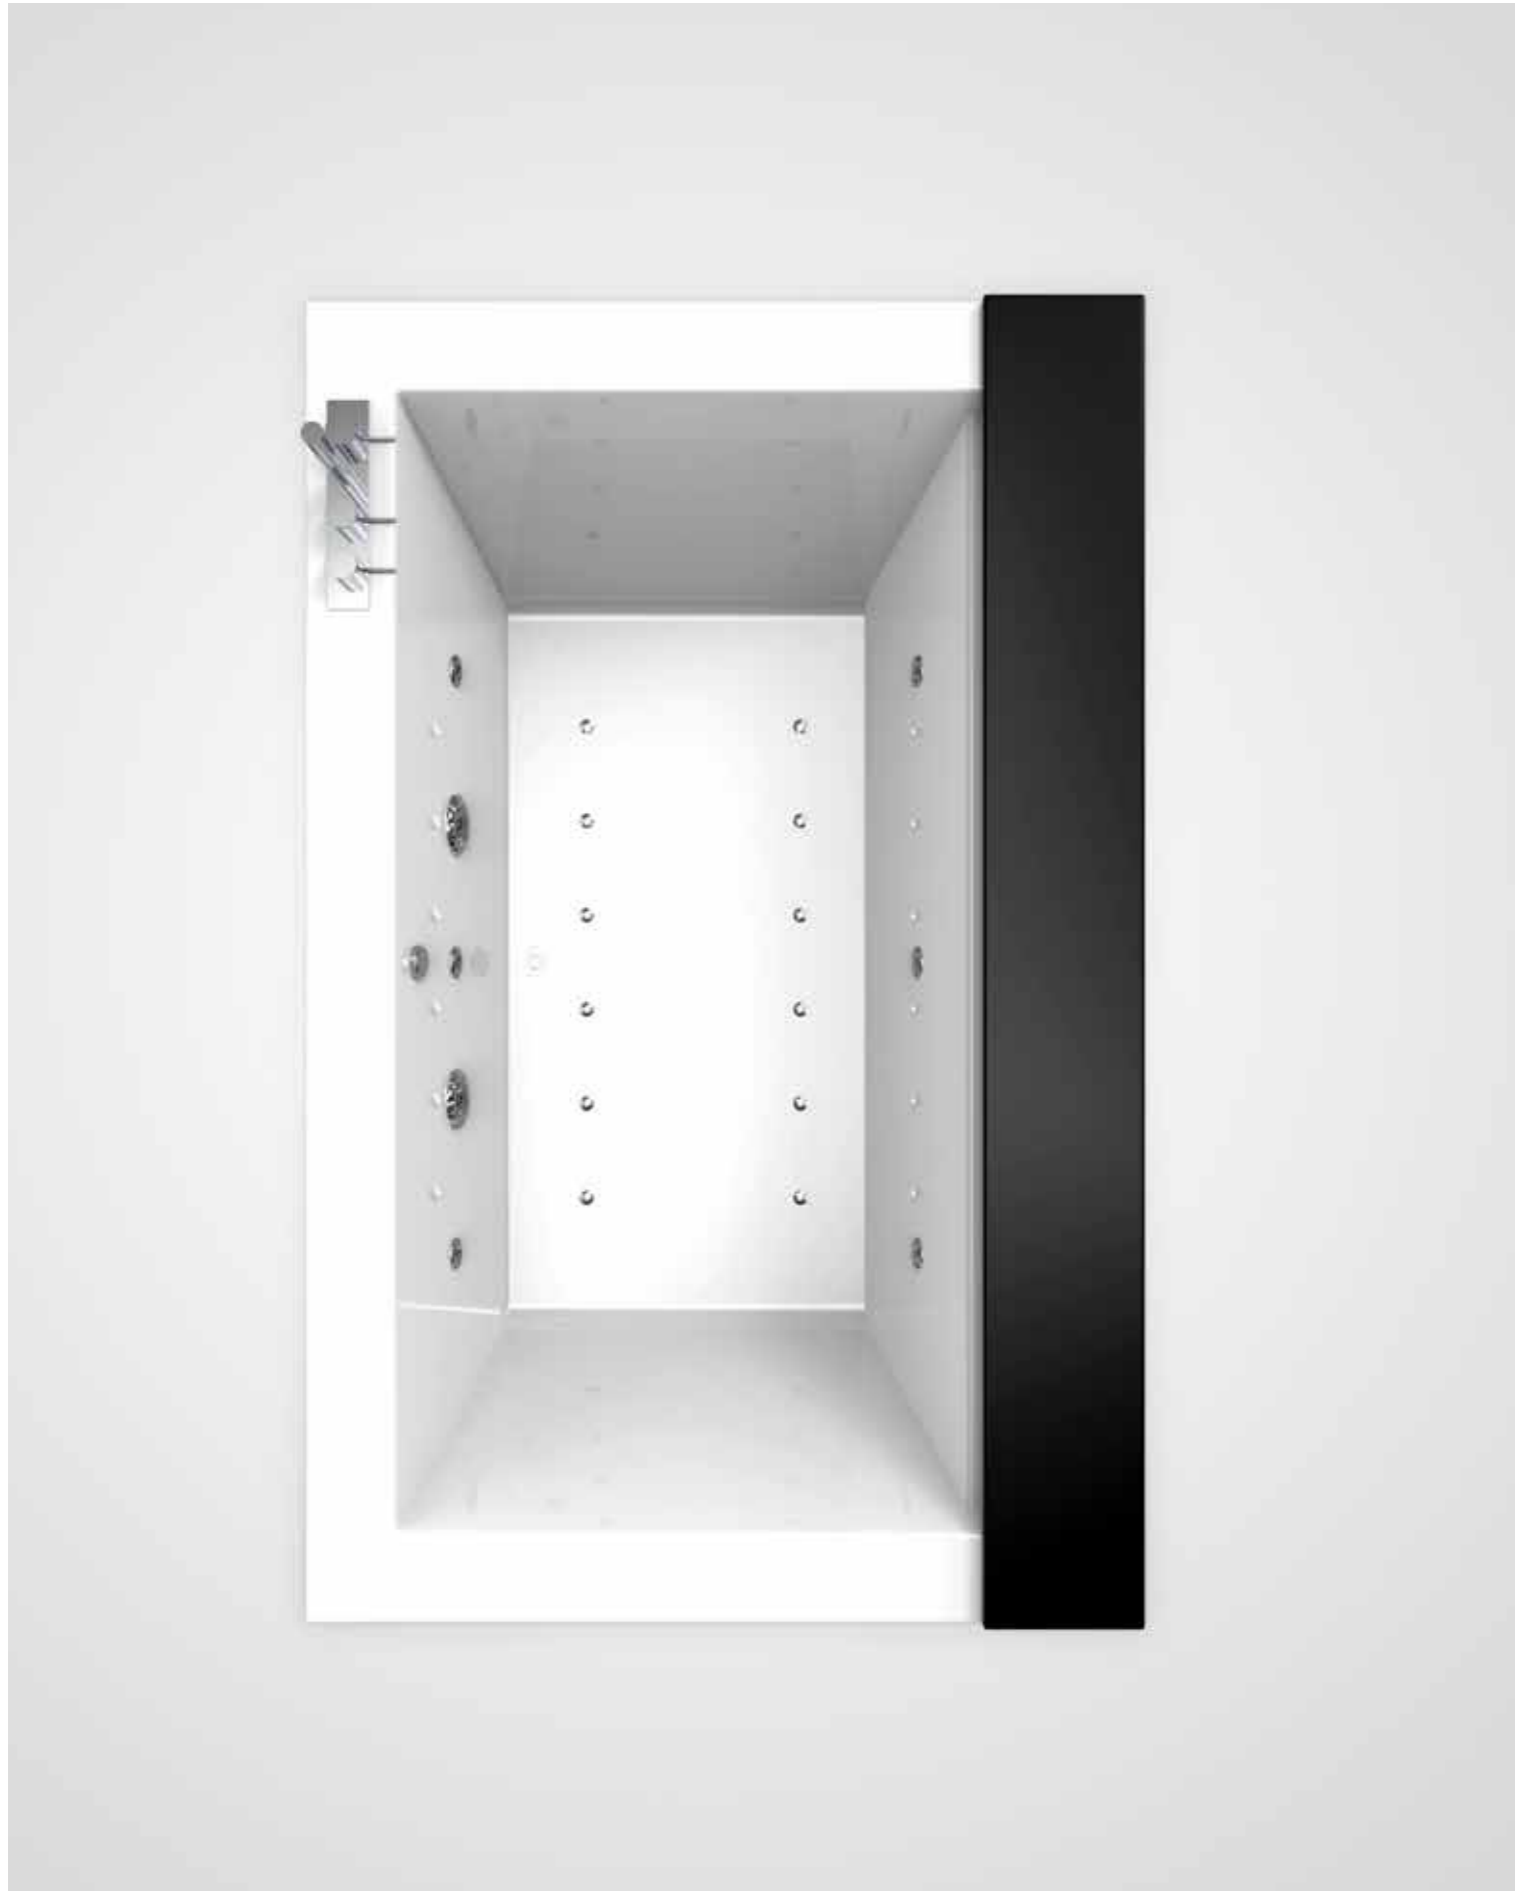

## RT912

Embedded overflow waterfall tank, Germanoriginal circulating water, recreates the natural waterfall experience. Simple and beautiful appearance, contains the quality of excellence, is a permanent classic.