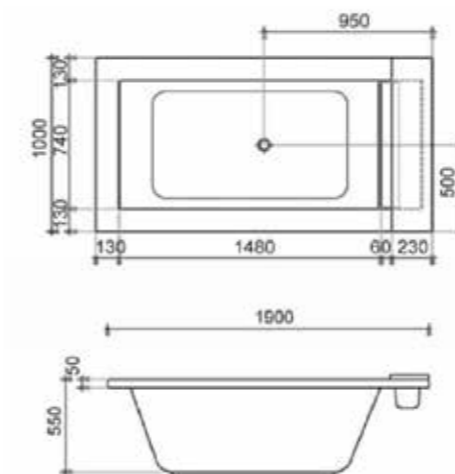

Pure enjoyment

Bubble function (10 Air-jet)

Underwater lighting with LED color light changer for light therapy

Waterfall system

Touch panel

Pump dry-running protection and water level control system

Pop-up drain and overflow with whirlpool suction and self draining system (no wastewater)