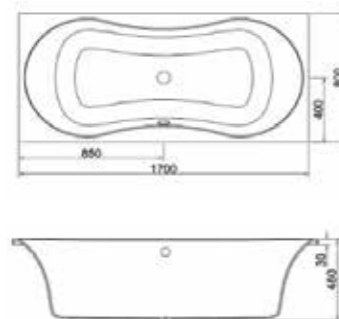

P120

Unique curved surface design, ergonomic backrest, exquisite workmanship, out from within, from gorgeous appearance to unique experience, will form a connection to the thinking of art.

IA19610170.01

Bathtub MM: 1700*800*480

Main material: ACRYLIC

Pop-up cover material: Chrome plated brass

Color: 01 high glossy white

Design: curved surface design, ergonomic backrest, delicate workmanship, out from within, gorgeous work

Style: Embedded

Accessories: Drainage accessories, overflow tank, overflow pipe

Distance between outlet and ground MM: 120

Place of origin: China