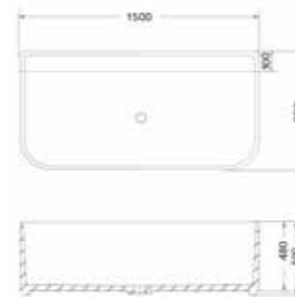

WS19230170.01

Bath tub MM: 1700*850*600

Main material: CAST STONE

Pop-up cover material: Chrome plated brass

Color: 01 matt white

Design: Neat line design and the clever combination with the shelf, gentle and soothing, concise appearance

Style: Wall type

Accessories: Drainage accessories, overflow tank, overflow pipe

Distance between outlet and ground MM: 100

Place of origin: China