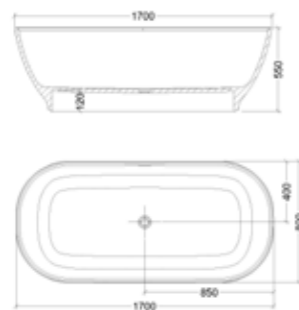

LOFT

Split modular, craft, color, all can be customized, dedicates to self-seeking soul.

FS19240170.01

Bathtub MM: 1700*800*600

Main material: CAST STONE

Pop-up cover material: Chrome plated brass

Color: 01 matt white

Design: Modular design, simple and extraordinary

Style: Wall type

Accessories: Drainage accessories,
overflow tank, overflow pipe

Place of origin: China