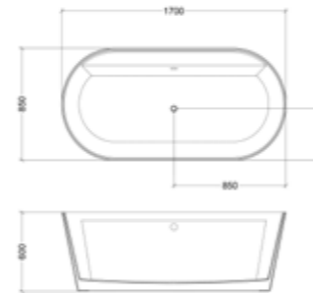

FA19250170.01

Bathtub MM: 1700*850*600

Main material: ACRYLIC

Pop-up cover material: Chrome plated brass

Color: 01 high glossy white

Design: Soft lines, shelf design, exquisite design, unique characteristics

Style: Freestanding

Accessories: Drainage accessories, overflow tank, overflow pipe

Distance between outlet and ground MM: 100

Place of origin: China