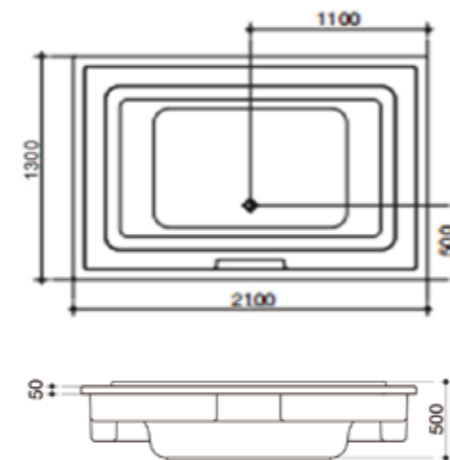

Pure enjoyment

Spa massage function (6 Whirl-Jet)

Overflow system

Touch panel

Pump dry-running protection and water level control system

Pop-up drain and overflow with whirlpool suction and self draining system (no wastewater)