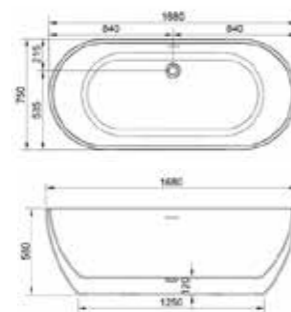

MERCUE

Bright and smooth appearance, contracted and fluent thin edge, brings comfortable and halcyon fashionable classic.

FA19280

Bathtub MM: 1680*750*580

Main material: ACRYLIC

Pop-up cover material: Chrome plated brass

Color: 01 high glossy white

Design: Simple thin edge, classic fashion, comfortable and quiet

Style: Freestanding

Accessories: Drainage accessories, overflow tank, overflow pipe

Place of origin: China