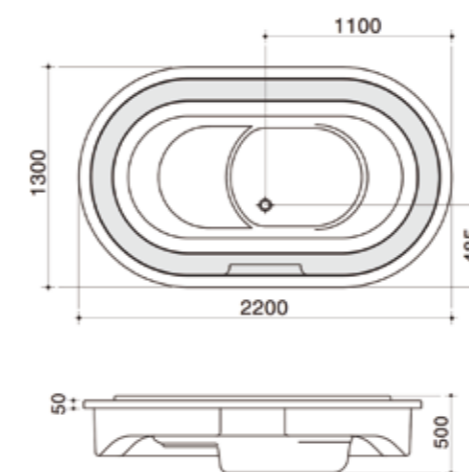

Exclusive enjoyment

- Spa massage function (6 Whirl-jet)
- Massage pump heating function
- Bubble function (10 Air-jet)
- Underwater lighting with LED color light changer for light therapy
- Overflow system
- Touch panel
- Remote control
- Pump dry-running protection and water level control system
- Pop-up drain and overflow with whirlpool suction and self draining system (no wastewater)