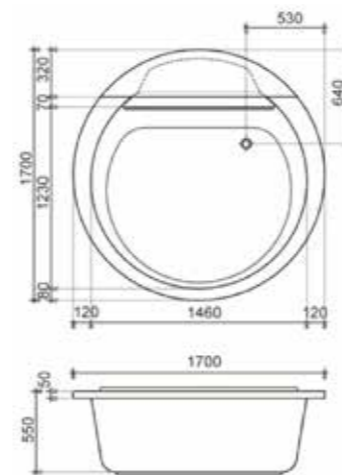

Pure enjoyment

Bubble function (14 Air-jet)

Underwater lighting with LED color light changer for light therapy

Waterfall system

Touch panel

Pump dry-running protection and water level control system

Pop-up drain and overflow with whirlpool suction and self draining system (no wastewater)