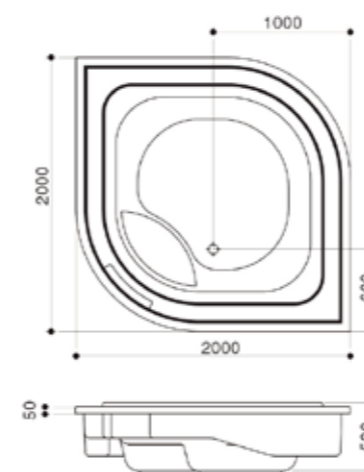

Exclusive enjoyment

Spa massage function (8 Whirl-jet)

Massage pump heating function

Bubble function (11 Air-jet)

Underwater lighting with LED color light changer for light therapy

Overflow system

Touch panel

Pump dry-running protection and water level control system

Pop-up drain and overflow with whirlpool suction and self draining system (no wastewater)