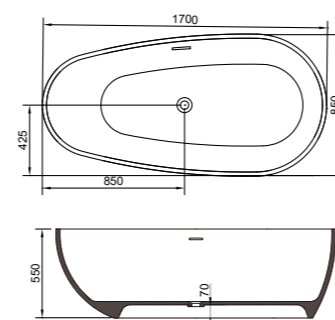

FS19210170.01

Bathtub MM: 1700*850*550

Main material: CAST STONE

Pop-up cover material: Chrome plated brass

Color: 01 matt white

Design: Irregular ellipse, bionic egg-shaped, excellent combination of design and technology

Style: Freestanding

Accessories: Drainage accessories, overflow tank, overflow pipe

Place of origin: China