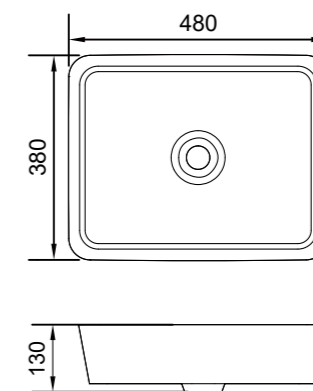

105-48

BS1910548.01

Basin MM: 480*380*130
Main material: CAST STONE
Pop-up cover material: Chrome plated brass
Color: Matt white
Shape: Minimalist lines
Style: Above counter basin