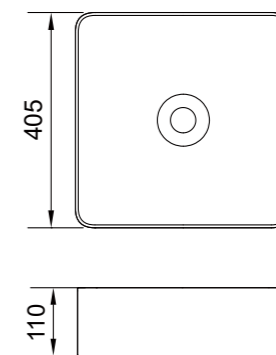

### 488-40

BC1948840.01

**Basin MM:** 405\*405\*110  
**Main material:** CERAMIC  
**Pop-up cover material:** Chrome plated brass  
**Color:** High glossy white  
**Shape:** Ultra-thin edge  
**Style:** Above counter basin