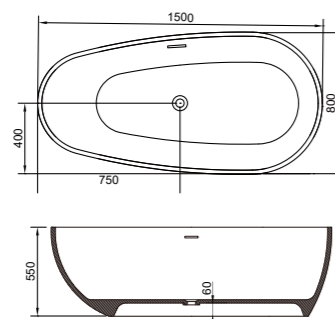

SOFITEL

Irregular oval bionic egg shape is an excellent combination of design and technology, smooth line design and diverse colors break the "rules" of life and give back the softness that life should have.

FS19210150.04

Bathtub MM: 1500*800*550

Main material: CAST STONE

Pop-up cover material: Chrome plated brass

Color: 04 ice crack

Design: Irregular ellipse, bionic egg-shaped, excellent combination of design and technology

Style: Freestanding

Accessories: Drainage accessories, overflow tank, overflow pipe

Distance between outlet and ground MM: 100

Place of origin: China