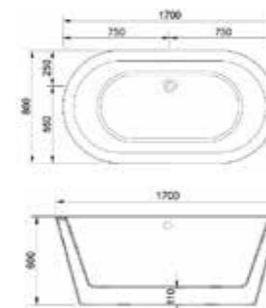

FA19290170.01

Bathtub MM: 1700*800*600
Main material: ACRYLIC
Pop-up cover material: Chrome plated brass
Color: 01 high glossy white
Design: Wide edge design, can be assembled with tub side faucet, high glossy white
Style: Freestanding
Accessories: Drainage accessories, overflow tank, overflow pipe