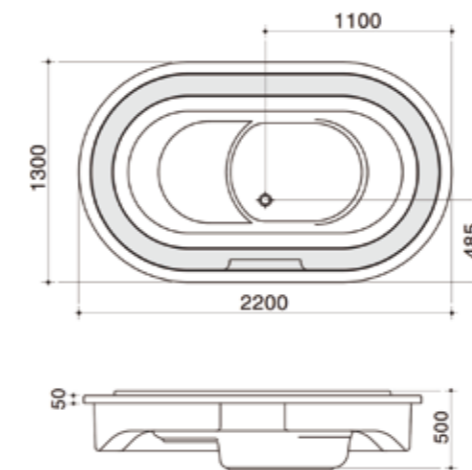

Pure enjoyment

Spa massage function (6 Whirl-Jet)

Overflow system

Touch panel

Pump dry-running protection and water level control system

Pop-up drain and overflow with whirlpool suction and self draining system (no wastewater)