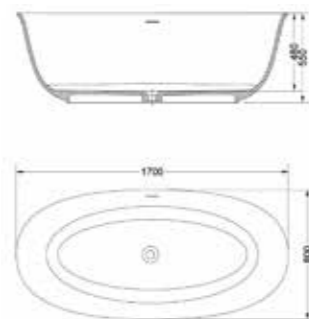

MEISSEN

Turned out design, slender and soft edges, German Masons bone China concept, with exquisite carving and ingenuity.

FS19220170.01

Bathub MM: 1700*800*550

Main material: CAST STONE

Pop-up cover material: Chrome plated brass

Color: 01 matt white

Design: Turned out design, slender and soft edge, German Meissen bone china concept, finely crafted

Style: Freestanding

Accessories: Drainage accessories, overflow tank, overflow pipe

Distance between outlet and ground MM: 100

Place of origin: China