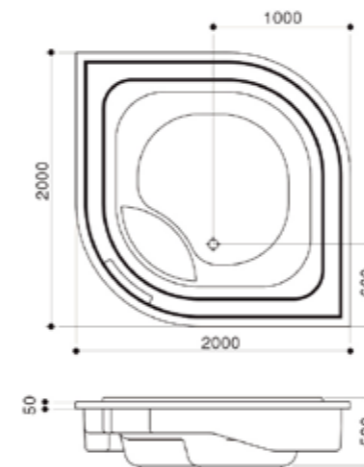

Pure enjoyment

Spa massage function (8 Whirl-Jet)

Overflow system

Touch panel

Pump dry-running protection and water level control system

Pop-up drain and overflow with whirlpool suction and self draining system (no wastewater)