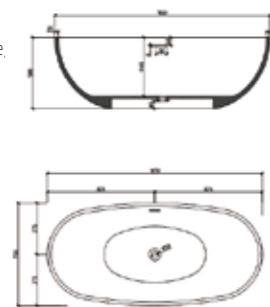

NOVOTEL

Harmony and unity of delicate structure and details, exudes a comfortable charm.

FS19215165.03

Bathtub MM: 1650*750*560

Main material: CAST STONE

Pop-up cover material: Chrome plated brass

Color: 03 cold black

Design: Independent bathtub, classic versatile style, soothing and skin-friendly, delicate experience

Style: Freestanding

Accessories: Drainage accessories, overflow tank, overflow pipe

Place of origin: China