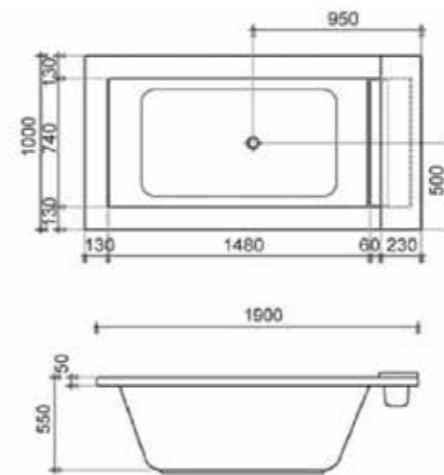

Exclusive enjoyment

Massage function (6 Whirl-jet)

Massage pump heating function

Bubble function (10 Air-jet)

Underwater lighting with LED color light changer for light therapy

Waterfall system

Touch panel

Pump dry-running protection and water level control system

Pop-up drain and overflow with whirlpool suction and self draining system (no wastewater)