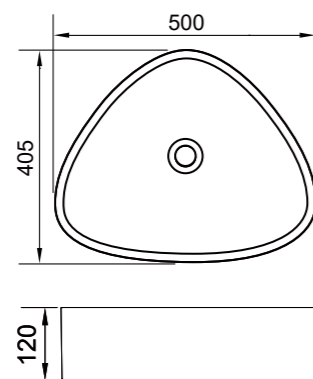

382-50

BC1938250.01

Basin MM: 500*405*120
Main material: CERAMIC
Pop-up cover material: Chrome plated brass
Color: High glossy white
Shape: Bowl shape
Style: Above counter basin