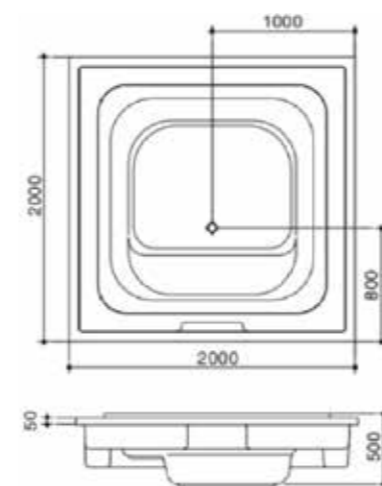

Pure enjoyment

Spa massage function (8 Whirl-Jet)

Underwater lighting with LED color light changer for light therapy

Overflow system

Touch panel

Pump dry-running protection and water level control system

Pop-up drain and overflow with whirlpool suction and self draining system (no wastewater)