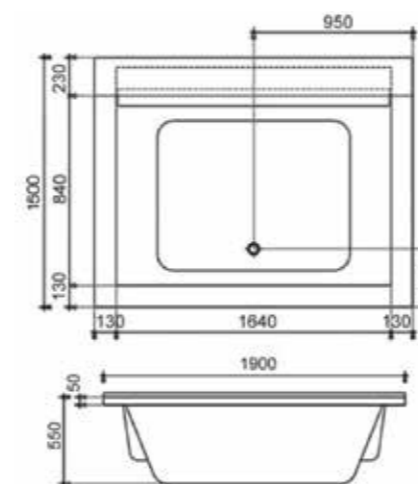

Pure enjoyment

Bubble function (10 Air-jet)

Underwater lighting with LED color light changer for light therapy

Waterfall system

Touch panel

Pump dry-running protection and water level control system

Pop-up drain and overflow with whirlpool suction and self draining system (no wastewater)