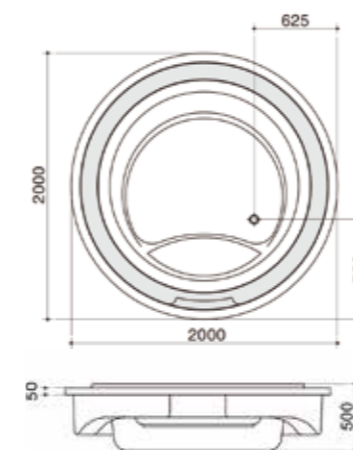

Pure enjoyment

Spa massage function (8 Whirl-Jet)

Underwater lighting with LED color light changer for light therapy

Overflow system

Touch panel

Pump dry-running protection and water level control system

Pop-up drain and overflow with whirlpool suction and self draining system (no wastewater)