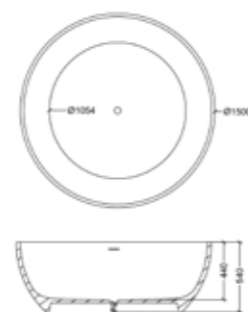

CROWN

Classic round bathtub design, white artificial stone frosted touch, spreads urban charm between elegant and spirituality .

FS19200150.01

Bathtub MM: $\phi 1500 \times 540$

Main material: CAST STONE

Pop-up cover material: Chrome plated brass

Color: 01 matt white

Design: Classic round bathtub design, meet double bath, quiet natural, craftsmanship

Style: Freestanding

Accessories: Drainage accessories, overflow tank, overflow pipe

Place of origin: China