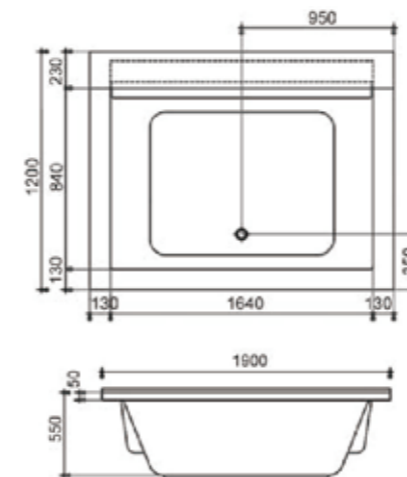

Exclusive enjoyment

Massage function (6 Whirl-jet)

Massage pump heating function

Bubble function (12 Air-jet)

Underwater lighting with LED color light changer for light therapy

Waterfall system

Touch panel

Pump dry-running protection and water level control system

Pop-up drain and overflow with whirlpool suction and self draining system (no wastewater)