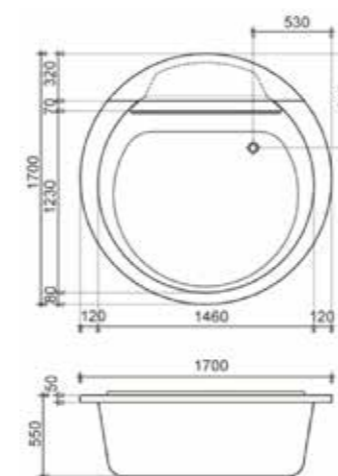

Exclusive enjoyment

Massage function (6 Whirl-jet)

Massage pump heating function

Bubble function (14 Air-jet)

Underwater lighting with LED color light changer for light therapy

Waterfall system

Touch panel

Pump dry-running protection and water level control system

Pop-up drain and overflow with whirlpool suction and self draining system (no wastewater)