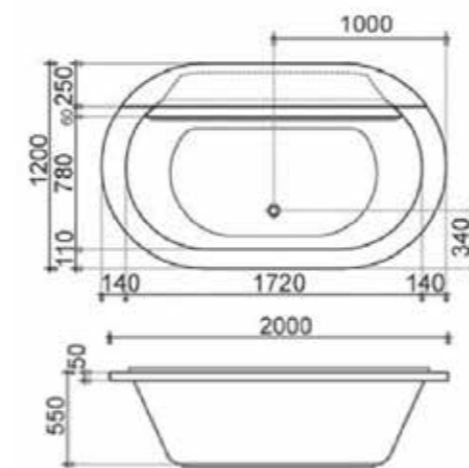

Pure enjoyment

Bubble function (10 Air-jet)

Underwater lighting with LED color light changer for light therapy

Waterfall system

Touch panel

Pump dry-running protection and water level control system

Pop-up drain and overflow with whirlpool suction and self draining system (no wastewater)