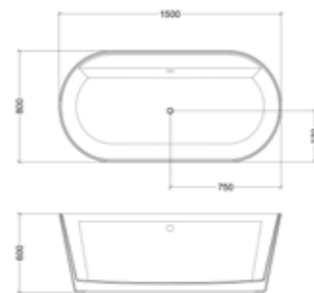

ACCOR

Irregular oval appearance form, high-glossy white soft lines, shelving table design, creates a rich and diverse indoor atmosphere.

FA19250150.01

Bathtub MM: 1500*800*600

Main material: ACRYLIC

Pop-up cover material: Chrome plated brass

Color: 01 high glossy white

Design: Soft lines, shelf design, exquisite design, unique characteristics

Style: Freestanding

Accessories: Drainage accessories, overflow tank, overflow pipe

Place of origin: China