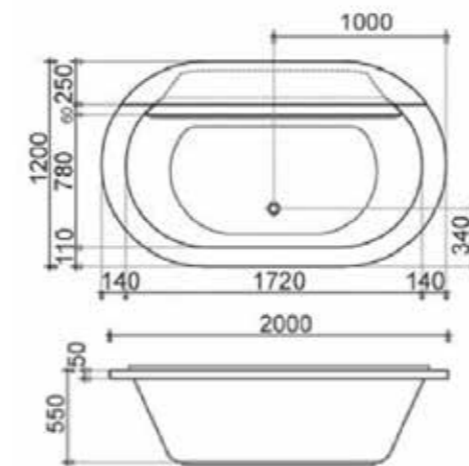

Exclusive enjoyment

Massage function (6 Whirl-jet)

Massage pump heating function

Bubble function (10 Air-jet)

Underwater lighting with LED color light changer for light therapy

Waterfall system

Touch panel

Pump dry-running protection and water level control system

Pop-up drain and overflow with whirlpool suction and self draining system (no wastewater)