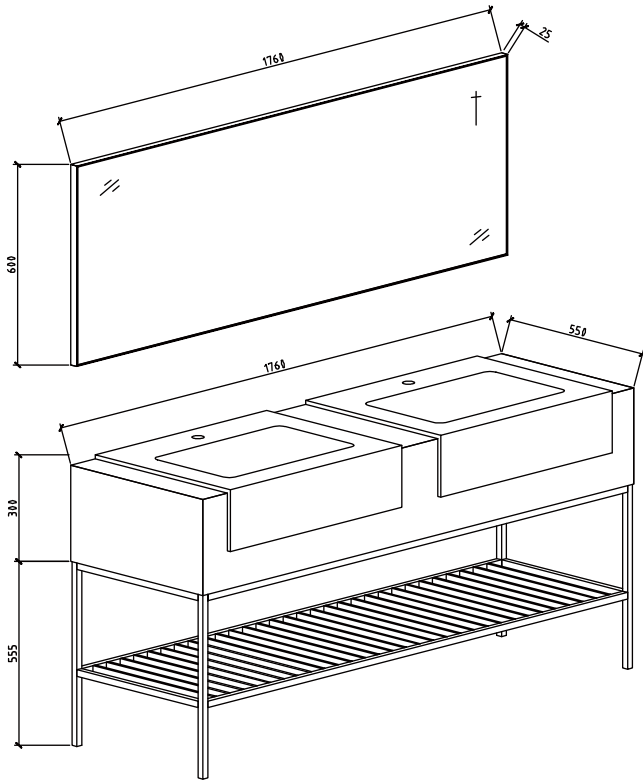

Hanging System: H00

Basin:

Material: Black quartz sand integrated basin

Color: Matte black

Features: High hardness and durable

Mirror:

Material: Aluminum framed silver mirror

Design: Rectangle

Features: Black aluminum framed high definition silver mirror, high-class and grand design.

Vík-1760 K019-1760D

Cabinet :

(U019SF-1760Q6109/8894)
 1760*552*855 mm (W*D*H)
 GW :7kg NW:2kg CBM:0.7m³

bracket:

(C019FG-1000Q)
 1760*550*555 mm (W*D*H)
 GW :0.0kg NW:0.0kg CBM:0.0m³

Basin :

(B0008MB-07055)
 700*552*180 mm (W*D*H)
 GW :25kg NW:23kg CBM:0.12m³

Mirror :

(M014-1760)
 1760*25*600 mm (W*D*H)
 GW :15kg NW:12kg CBM:0.1m³