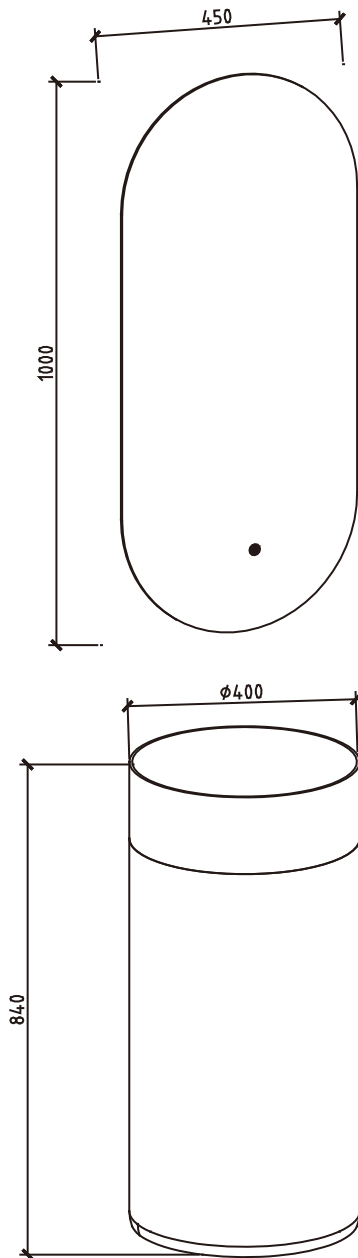

## Basin:

Material: Solid surface column basin

Color: Matte White

Feature: Better in flatness and Hardness, not easy to scratch

## Mirror:

Material: LED sliver mirror

Design: Oval shape

Feature: High-definition silver mirror, unique small daisy touch switch, one-key lighting and defogging

Hanging System: H90

# Auer B903-840

**Basin:**

(B0903MW-840)  
 Φ400\*840mm (W\*D\*H)  
 GW:34kg NW:33kg CBM:0.19m<sup>3</sup>

**Mirror:**

(M603-450DF)  
 450\*25\*1000mm (W\*D\*H)  
 GW:6kg NW:5kg CBM:0.06m<sup>3</sup>