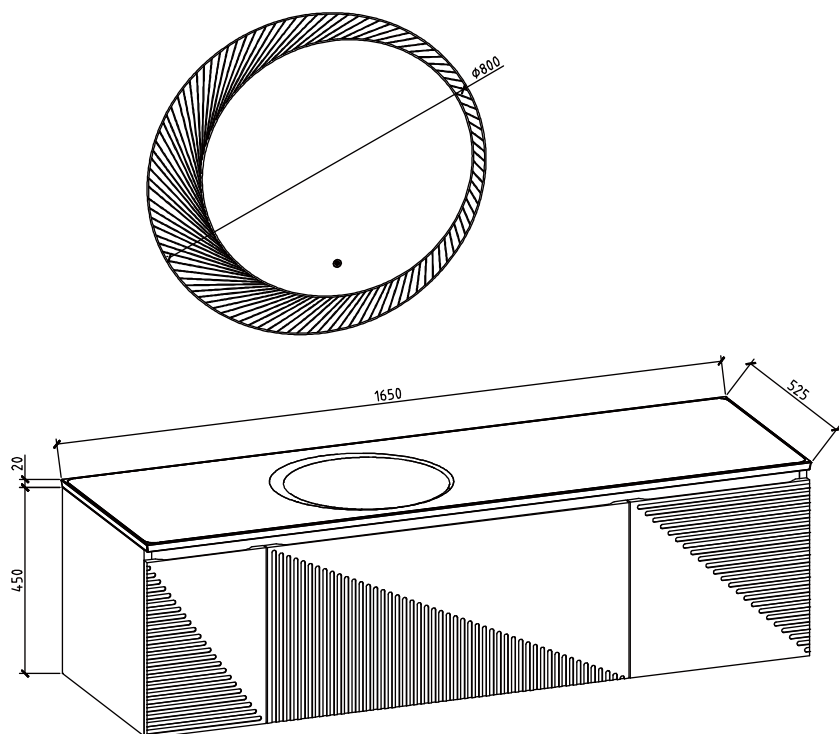

Mirror:

Material: LED silver mirror
Design: Circular spiral design
Feature: Flow light gradually spiral LED round mirror, the beauty of jumping, brilliant.

Simon V014-900

Cabinet :

(C014BW-0900MMB9006)
 896*518*450mm (W*D*H)
 GW:27.40kg NW:24.72kg CBM:0.29m³

Basin:

(B0012MB-09053)
 908*530*170mm (W*D*H)
 GW:17.18kg NW:15.63kg CBM:0.13m³

Mirror :

(M402-800DF)
 φ800*25mm (W*D*H)
 GW:9.02kg NW:7.56kg CBM:0.09m³

Simon V014-1200

Cabinet :

(C014BW-1200MJBMB9006)
 1194*518*450mm (W*D*H)
 GW:36.29kg NW:33.03kg CBM:0.39m³

Basin:

(B0012MB-12053)
 1208*530*170mm (W*D*H)
 GW:22.38kg NW:20.43kg CBM:0.17m³

Mirror :

(M402-800DF)
 φ800*25mm (W*D*H)
 GW:9.02kg NW:7.56kg CBM:0.09m³

Simon V014-1350

Cabinet :

(C014BW-1350MMB9006)
 1344*518*450mm (W*D*H)
 GW:41.37kg NW:37.88kg CBM:0.43m³

Basin:

(B0012MB-13553)
 1358*530*170mm (W*D*H)
 GW:24.61kg NW:22.43kg CBM:0.19m³

Mirror :

(M402-800DF)
 φ800*25mm (W*D*H)
 GW:9.02kg NW:7.56kg CBM:0.09m³

Simon V014-1650

Cabinet :

(C014BW-1650MJBMB9006)
 1644*518*450mm (W*D*H)
 GW:50.3kg NW:46.12kg CBM:0.52m³