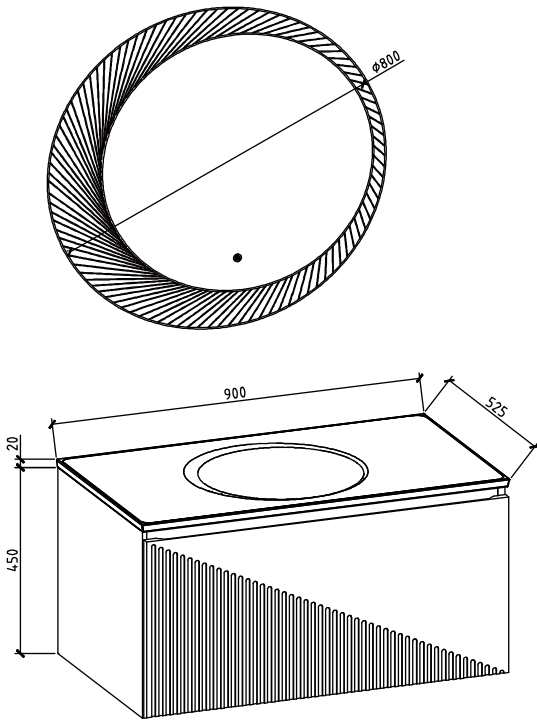

Mirror:

Material: LED silver mirror
Design: Circular spiral design
Feature: Flow light gradually spiral LED round mirror, the beauty of jumping, brilliant.

Simon V014-900

Cabinet :

(C014BW-0900MMB9006)
 896*518*450mm (W*D*H)
 GW:27.40kg NW:24.72kg CBM:0.29m³

Basin:

(B0012MB-09053)
 908*530*170mm (W*D*H)
 GW:17.18kg NW:15.63kg CBM:0.13m³

Mirror :

(M402-800DF)
 φ800*25mm (W*D*H)
 GW:9.02kg NW:7.56kg CBM:0.09m³

Simon V014-1200

Cabinet :

(C014BW-1200MJBMB9006)
 1194*518*450mm (W*D*H)
 GW:36.29kg NW:33.03kg CBM:0.39m³

Basin:

(B0012MB-12053)
 1208*530*170mm (W*D*H)
 GW:22.38kg NW:20.43kg CBM:0.17m³

Mirror :

(M402-800DF)
 φ800*25mm (W*D*H)
 GW:9.02kg NW:7.56kg CBM:0.09m³

Simon V014-1350

Cabinet :

(C014BW-1350MMB9006)
 1344*518*450mm (W*D*H)
 GW:41.37kg NW:37.88kg CBM:0.43m³

Basin:

(B0012MB-16553)
 1658*530*170mm (W*D*H)
 GW:29.47kg NW:26.83kg CBM:0.23m³

Mirror :

(M402-800DF)
 φ800*25mm (W*D*H)
 GW:9.02kg NW:7.56kg CBM:0.09m³