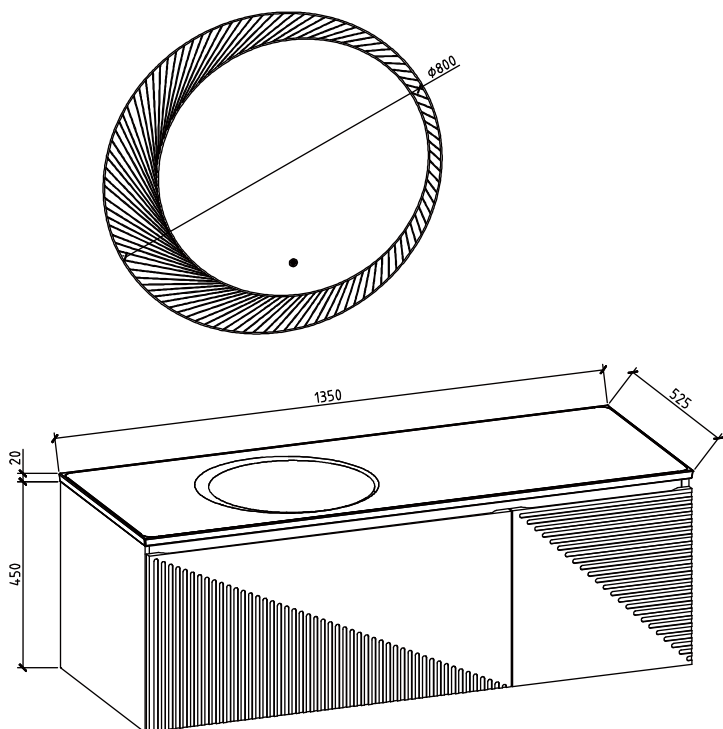

Mirror:

Material: LED silver mirror
Design: Circular spiral design
Feature: Flow light gradually spiral LED round mirror, the beauty of jumping, brilliant.

Simon V014-900

Cabinet :

(C014BW-0900MMB9006)
 896*518*450mm (W*D*H)
 GW:27.40kg NW:24.72kg CBM:0.29m³

Basin:

(B0012MB-09053)
 908*530*170mm (W*D*H)
 GW:17.18kg NW:15.63kg CBM:0.13m³

Mirror :

(M402-800DF)
 φ800*25mm (W*D*H)
 GW:9.02kg NW:7.56kg CBM:0.09m³

Simon V014-1200

Cabinet :

(C014BW-1200MJBMB9006)
 1194*518*450mm (W*D*H)
 GW:36.29kg NW:33.03kg CBM:0.39m³

Basin:

(B0012MB-12053)
 1208*530*170mm (W*D*H)
 GW:22.38kg NW:20.43kg CBM:0.17m³

Mirror :

(M402-800DF)
 φ800*25mm (W*D*H)
 GW:9.02kg NW:7.56kg CBM:0.09m³

Simon V014-1350

Cabinet :

(C014BW-1350MMB9006)
 1344*518*450mm (W*D*H)
 GW:41.37kg NW:37.88kg CBM:0.43m³

Basin:

(B0012MB-16553)
 1658*530*170mm (W*D*H)
 GW:29.47kg NW:26.83kg CBM:0.23m³

Mirror :

(M402-800DF)
 φ800*25mm (W*D*H)
 GW:9.02kg NW:7.56kg CBM:0.09m³