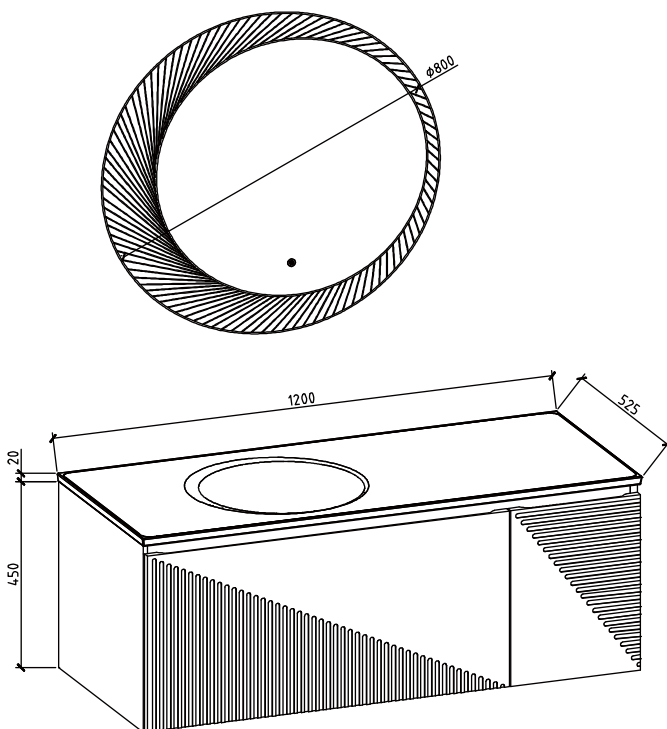

Mirror:

Material: LED silver mirror
Design: Circular spiral design
Feature: Flow light gradually spiral LED round mirror, the beauty of jumping, brilliant.

Simon V014-900

Cabinet :

(C014BW-0900MMB9006)
 896*518*450mm (W*D*H)
 GW:27.40kg NW:24.72kg CBM:0.29m³

Basin:

(B0012MB-09053)
 908*530*170mm (W*D*H)
 GW:17.18kg NW:15.63kg CBM:0.13m³

Mirror :

(M402-800DF)
 φ800*25mm (W*D*H)
 GW:9.02kg NW:7.56kg CBM:0.09m³

Simon V014-1200

Cabinet :

(C014BW-1200MJBMB9006)
 1194*518*450mm (W*D*H)
 GW:36.29kg NW:33.03kg CBM:0.39m³

Basin:

(B0012MB-12053)
 1208*530*170mm (W*D*H)
 GW:22.38kg NW:20.43kg CBM:0.17m³

Mirror :

(M402-800DF)
 φ800*25mm (W*D*H)
 GW:9.02kg NW:7.56kg CBM:0.09m³

Simon V014-1350

Cabinet :

(C014BW-1350MMB9006)
 1344*518*450mm (W*D*H)
 GW:41.37kg NW:37.88kg CBM:0.43m³

Basin:

(B0012MB-16553)
 1658*530*170mm (W*D*H)
 GW:29.47kg NW:26.83kg CBM:0.23m³

Mirror :

(M402-800DF)
 φ800*25mm (W*D*H)
 GW:9.02kg NW:7.56kg CBM:0.09m³