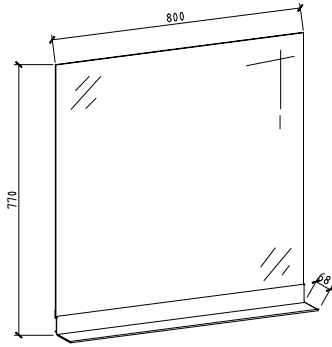

Grace-800 A11-800

Cabinet :

(CCM010-800)

804*455*720mm (W*D*H)

GW :40.32kg NW:37.49kg CBM:0.34m³

Basin:

(BTC001-800W)

810*465*170mm (W*D*H)

GW :kg NW:kg CBM:m³

Mirror :

(MLFL01-800)

800*68*770mm (W*D*H)

GW :8.5kg NW:6.7kg CBM:0.137m³

Grace-900 A11-900

Cabinet :

(CCM010-900)

904*455*720mm (W*D*H)

GW:43.26kg NW:40.25kg CBM:0.379m³

Basin:

(BTC001-900W)

910*465*170mm (W*D*H)

GW:kg NW:kg CBM:m³

Mirror :

(MLFL01-900)

900*68*770mm (W*D*H)

GW:9.6kg NW:7.6kg CBM:0.152m³