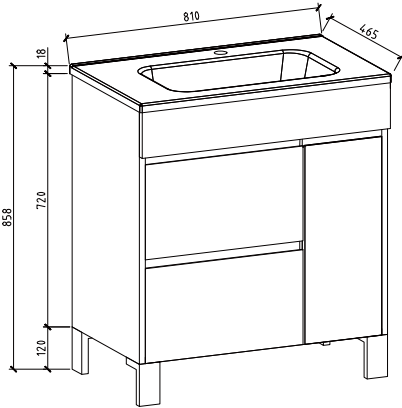

### Cabinet :

(CCM010-800)

804\*455\*720mm (W\*D\*H)

GW :40.32kg NW:37.49kg CBM:0.34m<sup>3</sup>

### Basin:

(BTC001-800W)

810\*465\*170mm (W\*D\*H)

GW :kg NW:kg CBM:m<sup>3</sup>

### Mirror :

(MLFL01-800)

800\*68\*770mm (W\*D\*H)

GW :8.5kg NW:6.7kg CBM:0.137m<sup>3</sup>

### Basin:

(BTC001-900W)

910\*465\*170mm (W\*D\*H)

GW:kg NW:kg CBM:m<sup>3</sup>