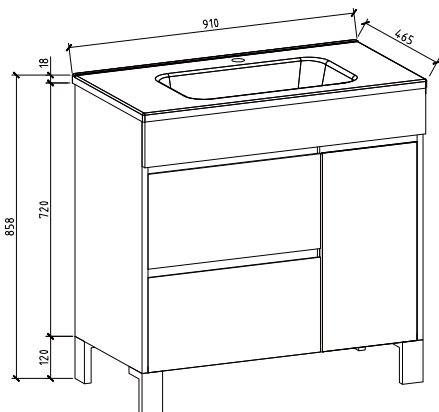

### Basin:

(BTC001-800W)

810\*465\*170mm (W\*D\*H)

GW :kg NW:kg CBM:m<sup>3</sup>

### Cabinet :

(CCM010-900)

904\*455\*720mm (W\*D\*H)

GW:43.26kg NW:40.25kg CBM:0.379m<sup>3</sup>

### Basin:

(BTC001-900W)

910\*465\*170mm (W\*D\*H)

GW:kg NW:kg CBM:m<sup>3</sup>

### Mirror :

(MLFL01-900)

900\*68\*770mm (W\*D\*H)

GW:9.6kg NW:7.6kg CBM:0.152m<sup>3</sup>