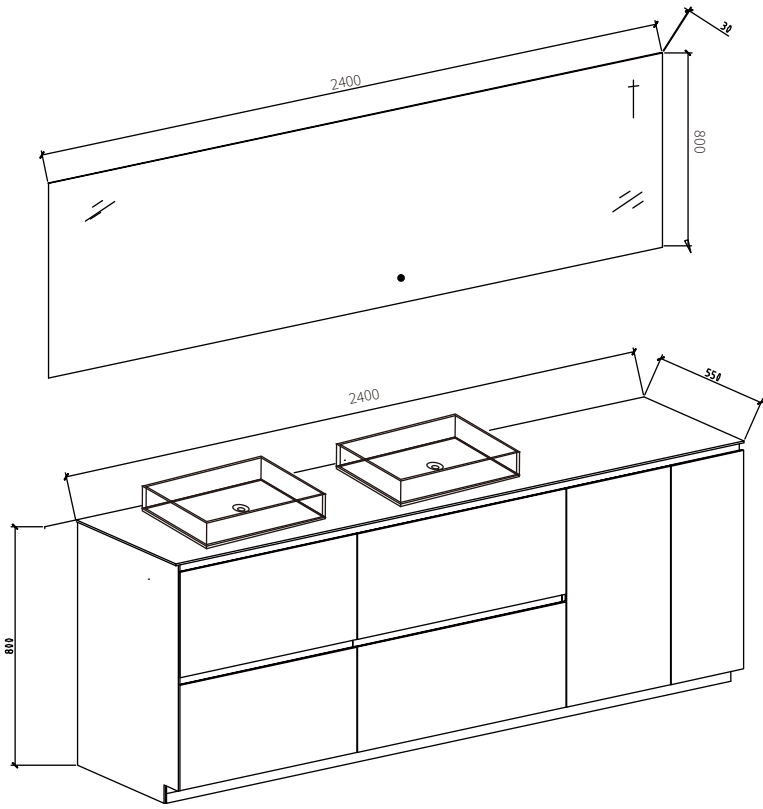

Hanging system:H00

Patented Design: ABS ultra-thin U-shaped hole avoiding water, orderly storage

Basin:

Material: plexiglass

Color: dark gray

Features: beautiful, easy to clean

Mirror:

Material: Copper free

Cabinet :

(C018SF-2400DGHYBJB6109/8892)
 2396*550*806 mm (W*D*H)
 GW :18kg NW:4kg CBM:1.58m³

Basin :

(B3701G-06036*2)
 600*360*145 mm (W*D*H)
 GW :4kg NW:3kg CBM:0.1m³

Mirror :

(M018-2400DF)
 2400*30*800 mm (W*D*H)
 GW :20kg NW:26kg CBM:0.22m³

 Installation of aluminum strip

 The 220 v power supply
 Power supply and lighting control

 Cold-hot water
 Wall drainage