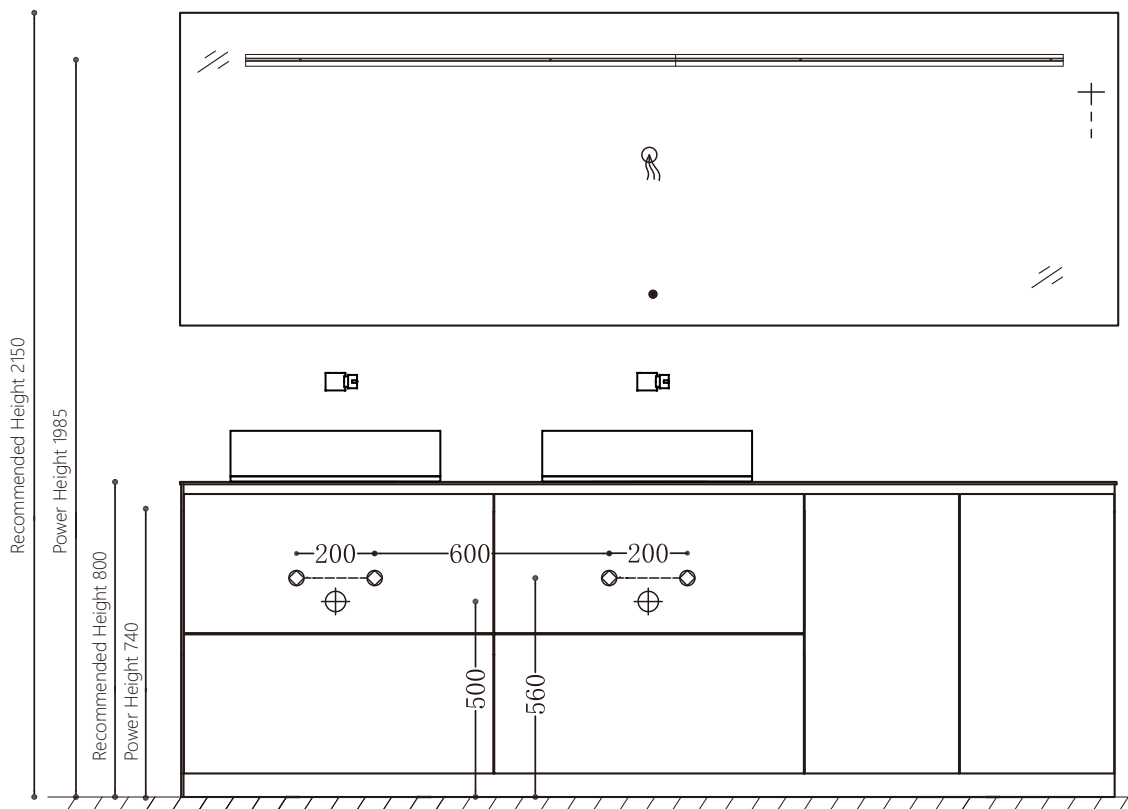

Cabinet :

(C018SF-2400DGHYBJB6109/8892)
 2396*550*806 mm (W*D*H)
 GW :18kg NW:4kg CBM:1.58m³

Basin :

(B3701G-06036*2)
 600*360*145 mm (W*D*H)
 GW :4kg NW:3kg CBM:0.1m³

Mirror :

(M018-2400DF)
 2400*30*800 mm (W*D*H)
 GW :20kg NW:26kg CBM:0.22m³

 Installation of aluminum strip

 The 220 v power supply
 Power supply and lighting control

 Cold-hot water
 Wall drainage