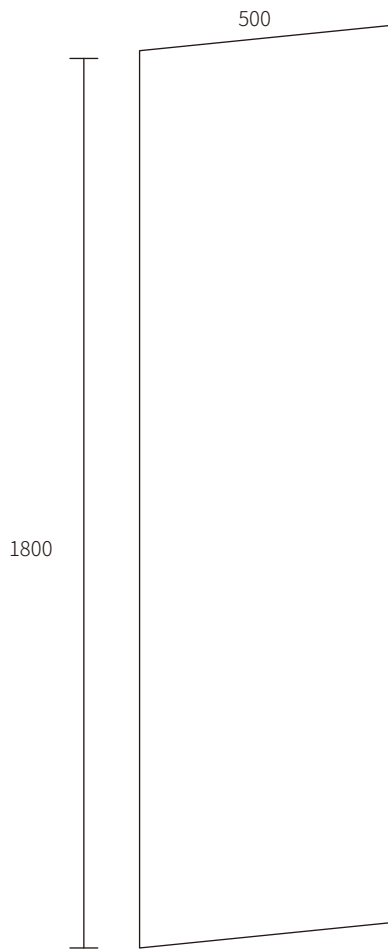

Arbor

B902-720

Basin:

Material: Solid surface column basin

Color: Matte White

Feature: Better in flatness and Hardness, not easy to scratch

Mirror:

Material: Copper-free environmentally friendly mirror

Design: rectangle shape

Arbor B902-720

Basin:

(B0902MW-1000)

720*434*1000mm (W*D*H)

GW:33.96kg NW:36.96kg CBM:0.419m³

Mirror :

(M022-500)

500*5*1800mm (W*D*H)

GW:36.96kg NW:33.96kg CBM:0.419m³