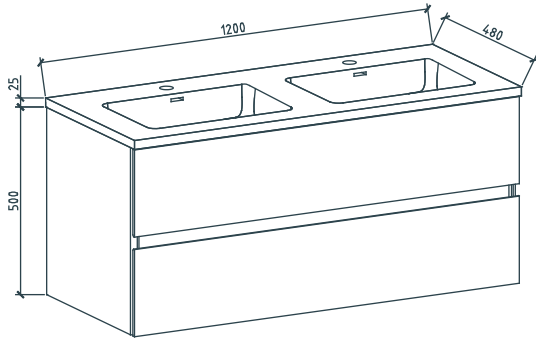

Edi-1200 V003-1200-2