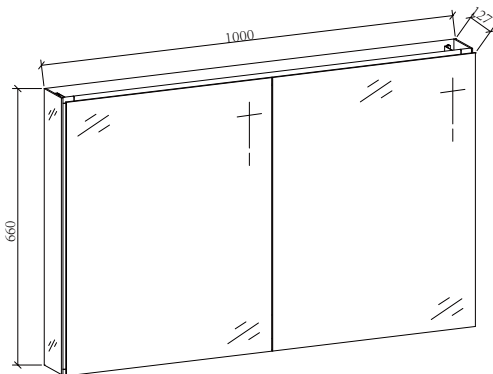

Edi-1000 V003-1000

Cabinet :

(C003CW-800KMD6562)

994*475*500mm (W*D*H)

GW :35kg NW:32kg CBM:0.31m³

Basin:

(B0002MB-08048)

1000*480*150mm (W*D*H)

GW :24kg NW:23kg CBM:0.12m³

Mirror :

(M801-750D)

880*127*660mm (W*D*H)

GW :22kg NW:20kg CBM:0.15m³