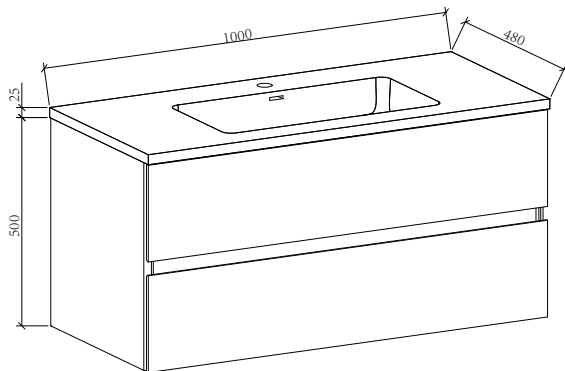

### Mirror :

(M801-880D)

750\*127\*660mm (W\*D\*H)

GW :19kg NW:17kg CBM:0.13m<sup>3</sup>

### Basin:

(B0002MB-12048)

900\*480\*150mm (W\*D\*H)

GW :18kg NW:17kg CBM:0.11m<sup>3</sup>

### Mirror :

(M801-1000D)

880\*127\*660mm (W\*D\*H)

GW :22kg NW:20 kg CBM:0.15m<sup>3</sup>