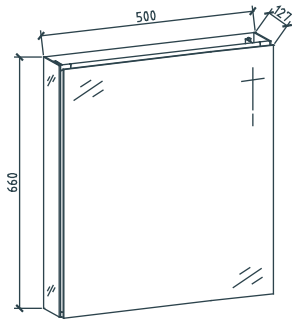

Edi-600 V003-600