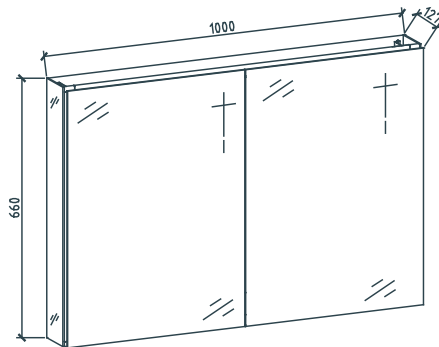

1100\*480\*150mm (W\*D\*H)

GW :23kg NW:21kg CBM:0.13m<sup>3</sup>

**Mirror :**

(M801-880D)

1000\*127\*660mm (W\*D\*H)

GW :25kg NW:23 kg CBM:0.17m<sup>3</sup>