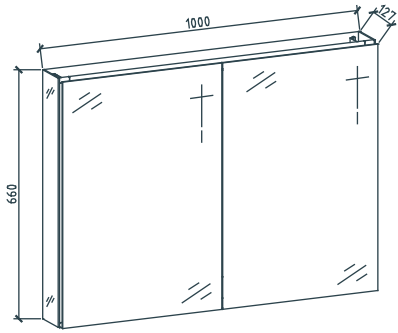

Edi-1200 V003-1200-2