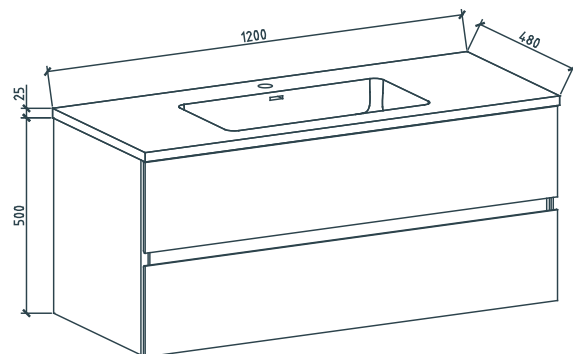

1200\*480\*150mm (W\*D\*H)

GW :25kg NW:23kg CBM:0.14m<sup>3</sup>

**Mirror :**

(M801-880D)

1000\*127\*660mm (W\*D\*H)

GW :25kg NW:23 kg CBM:0.17m<sup>3</sup>