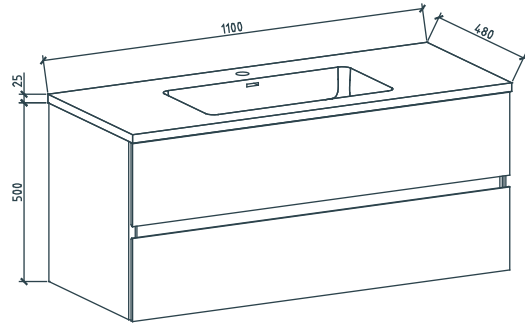

### Mirror :

(M801-750D)

880\*127\*660mm (W\*D\*H)

GW :22kg NW:20kg CBM:0.15m<sup>3</sup>

1100\*480\*150mm (W\*D\*H)

GW :23kg NW:21kg CBM:0.13m<sup>3</sup>

**Mirror :**

(M801-880D)

1000\*127\*660mm (W\*D\*H)

GW :25kg NW:23 kg CBM:0.17m<sup>3</sup>