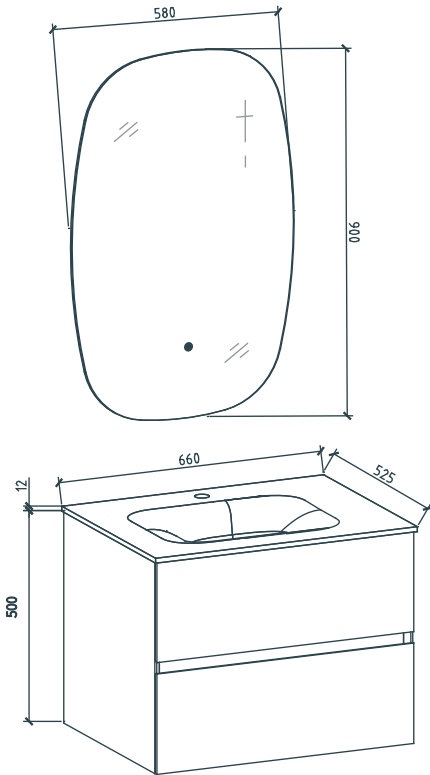

Emily-660 V034-660

Cabinet :

(C034CW-0650KMDD001)

650*520*500 mm (W*D*H)

GW :28kg NW:25kg CBM:0.24m³

Basin :

(B0009MB-T5-06652)

660*525*160 mm (W*D*H)

GW :14kg NW:13kg CBM:0.09m³

Mirror :

(M602-580DF)

580*25*900 mm (W*D*H)

GW :7kg NW:6kg CBM:0.07m³