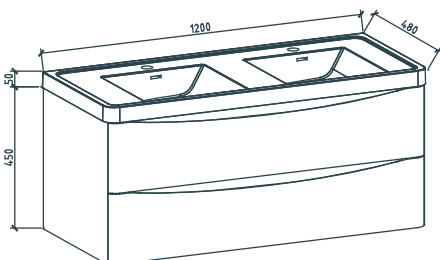

Smile-1200 V009-1200-2

Cabinet :

(C009BW-1200MMD9902/6902-T2)
1194*475*450 mm (W*D*H)
GW :42kg NW:39kg CBM:0.35m³

Basin:

(B0001GW-1200-2)
1200*480*140(50) mm (W*D*H)
GW :25kg NW:24kg CBM:0.13m³

Mirror :

(M801-1000)
1000*660*127 mm (W*D*H)
GW :24kg NW:22kg CBM:0.17m³