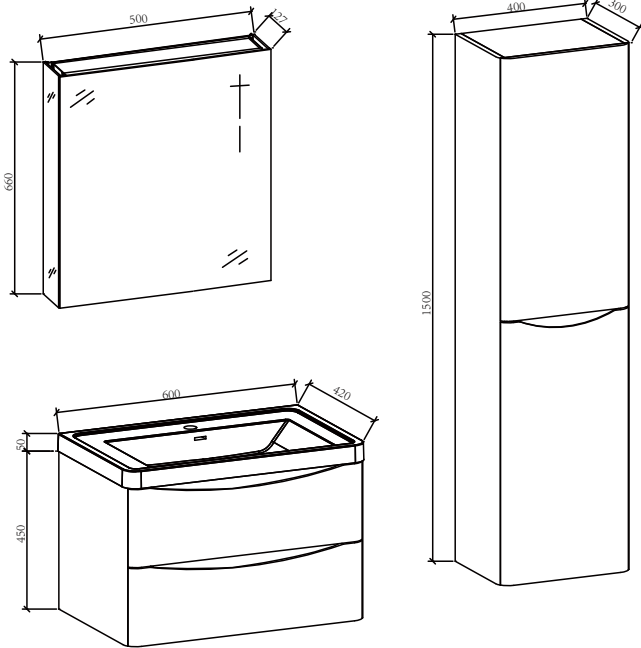

Hanging system: H90

Basin:

Material: Solid Surface

Color: Glossy white

Feature: High hardness, scratch resistant, nice flatness and overflow resistant.

Design: Integrated seamless basin, built for exquisite life style

Mirror:

Material: Silver mirror cabinet

Design: Rectangle

Feature: 360° non-dead-angles silver mirror cabinet, convenient storage and adjustable parcel shelves.

Smile-600 V009-600

Cabinet :

(C009BW-600MMD9902/6902)

594*415*450 mm (W*D*H)

GW :23kg NW:21kg CBM:0.19m³

Basin:

(B0001GW-600)

600*420*140(50) mm (W*D*H)

GW :11kg NW:11kg CBM:0.00m³

Mirror :

(M801-500)

Cabinet :

(C009BW-800MMD9902/6902)
 794*475*450 mm (W*D*H)
 GW :31kg NW:28kg CBM:0.28m³

Basin:

(B0001GW-800)
 800*480*140(50) mm (W*D*H)
 GW :16kg NW:16kg CBM:0.00m³

Mirror :

(M801-750)
 750*660*127 mm (W*D*H)
 GW :19kg NW:17kg CBM:0.13m³