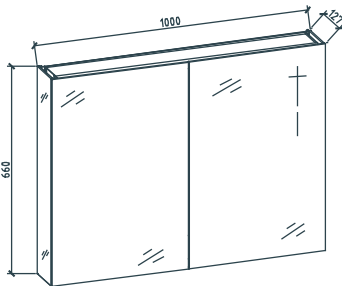

Smile-1200 V009-1200-2

Cabinet :

(C009BW-1200MMD9902/6902-T2)
1194*475*450 mm (W*D*H)
GW :42kg NW:39kg CBM:0.35m³

Basin:

(B0001GW-1200-2)
1200*480*140(50) mm (W*D*H)
GW :25kg NW:24kg CBM:0.13m³

Mirror :

(M801-1000)
1000*660*127 mm (W*D*H)
GW :24kg NW:22kg CBM:0.17m³