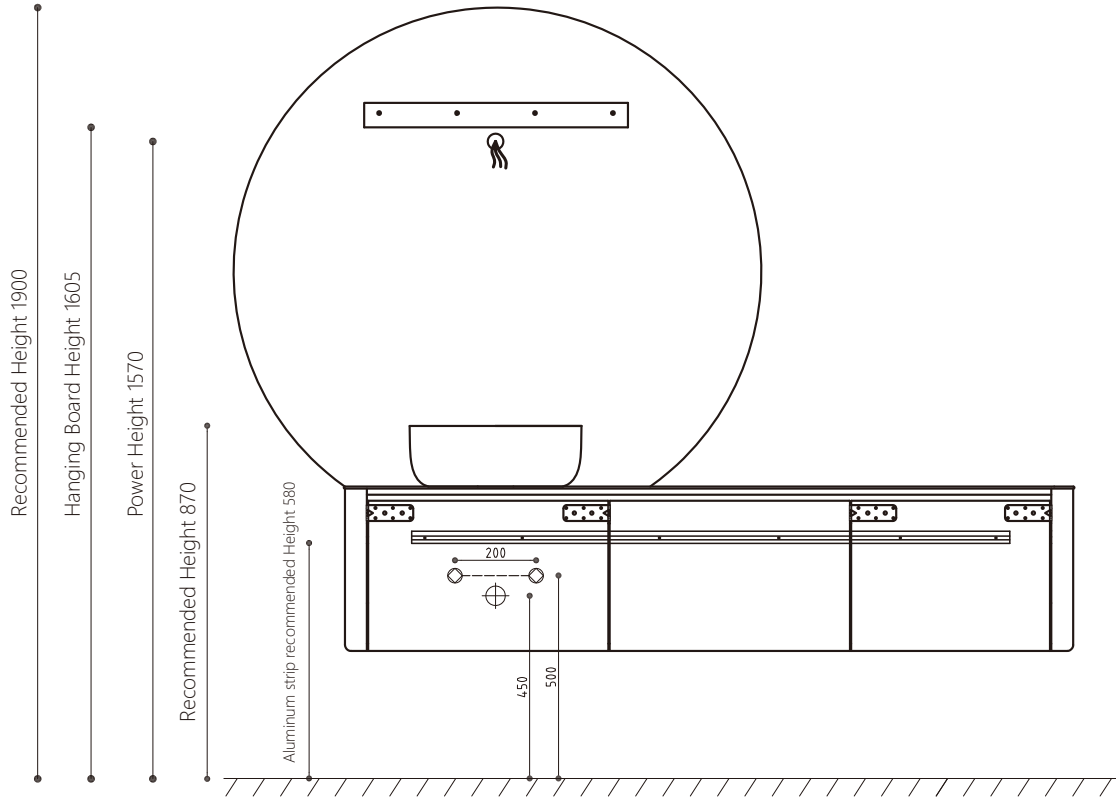

Mirror :

(M406-1300DF)
1300*25*1180 mm (W*D*H)
GW :4kg NW:1kg CBM:0.28m³

Bova -1600 K028-1600

Cabinet :

(C028AW-1600MND7838L)
1594*495*400 mm (W*D*H)
GW :54kg NW:50kg CBM:0.44m³

Countertop :

(U028Y-16008885L-6)
1600*500*6 mm (W*D*H)
GW :16kg NW:13kg CBM:0.09m³

Basin :

(B0707MW-04242)
420*420*165 mm (W*D*H)
GW :13kg NW:12kg CBM:0.07m³

Mirror :

(M406-1300DF)
1300*25*1180 mm (W*D*H)
GW :4kg NW:1kg CBM:0.28m³

Bova -1800 K028-1800

Cabinet :

(C028AW-1800MND7838L)
 1794*495*400 mm (W*D*H)
 GW :58kg NW:54kg CBM:0.49m³

Countertop :

(U028Y-18008885L-6)
 1800*500*6 mm (W*D*H)
 GW :17kg NW:15kg CBM:0.1m³

Basin :

(B0707MW-04242)
 420*420*165 mm (W*D*H)
 GW :13kg NW:12kg CBM:0.07m³

Mirror :

(M406-1300DF)
 1300*25*1180 mm (W*D*H)
 GW :4kg NW:1kg CBM:0.28m³

Hanging Board

The 220 v power supply
 Power supply and lighting control

L type corner connector

Installation of aluminum strip

Cold-hot water

Wall drainage