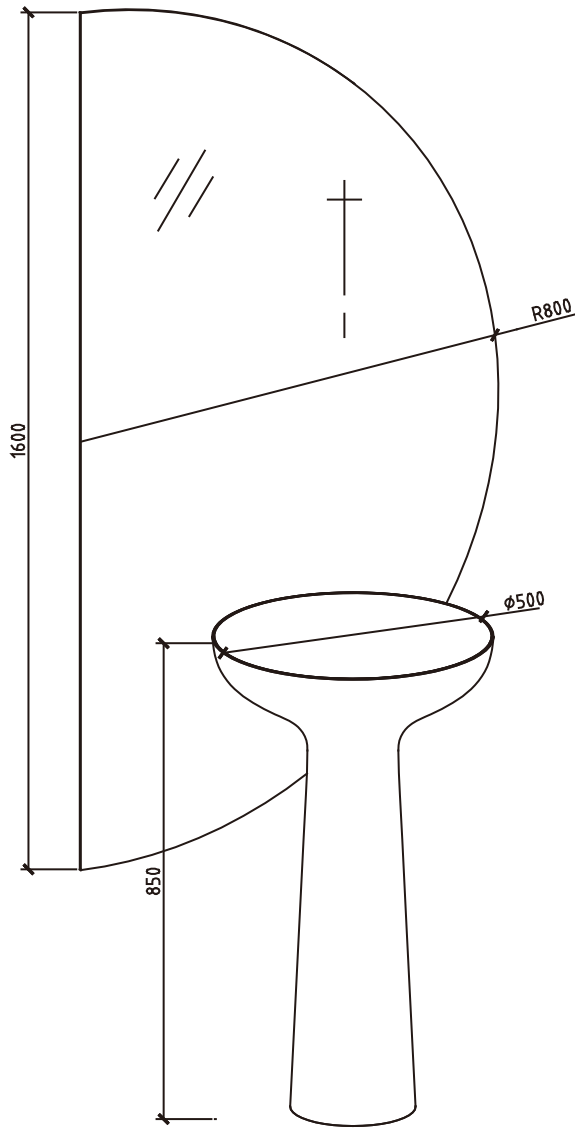

Basin:

Material: Solid surface column basin

Color: Matt (optional colors White/Black/Grey)

Feature: Better in flatness and Hardness, not easy to scratch

Design: Whole shape technology, New environment-friendly material; Independent column basin, which can be displayed anywhere

Mirror:

Material: LED sliver mirror

Design: Oval shape

Feature: High-definition silver mirror, unique small daisy touch switch, one-key lighting and defogging

Doric B901-850

Basin:

(B0901MG-850)

Φ500*850mm (W*D*H)

GW:26kg NW:25kg CBM:0.17m³

Mirror :

(M022-500)

500*5*1800mm (W*D*H)

GW:16kg NW:13kg CBM:0.16m³

The 220 v power supply
Power supply and lighting control

Installation of aluminum strip