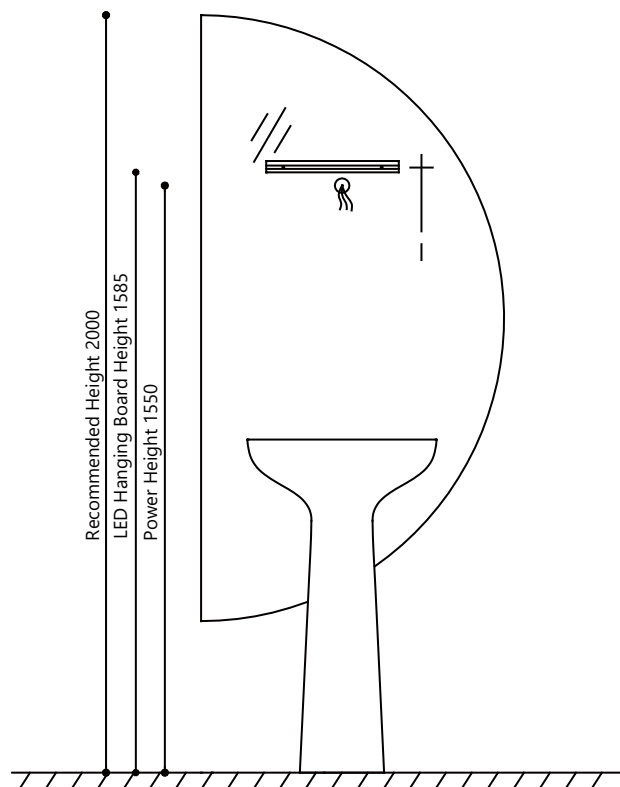

Basin:

Material: Solid surface column basin

Color: Matt (optional colors White/Black/Grey)

Feature: Better in flatness and Hardness, not easy to scratch

Design: Whole shape technology, New environment-friendly material; Independent column basin, which can be displayed anywhere

Mirror:

Material: LED sliver mirror

Design: Oval shape

Feature: High-definition silver mirror, unique small daisy touch switch, one-key lighting and defogging

Doric B901-850

Basin:

(B0901MG-850)

Φ500*850mm (W*D*H)

GW:26kg NW:25kg CBM:0.17m³

Mirror :

(M022-500)

500*5*1800mm (W*D*H)

GW:16kg NW:13kg CBM:0.16m³

The 220 v power supply
Power supply and lighting control

Installation of aluminum strip