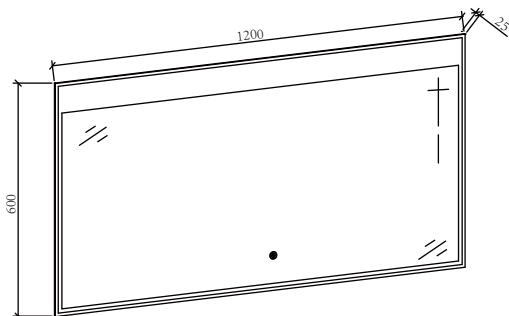

744*475*500 mm (W*D*H)

GW :28kg NW:26kg CBM:0.24m³

Basin:

(B0002GW-07548//12)

750*480*150 (12) mm (W*D*H)

GW :15kg NW:14kg CBM:0.09m³

Mirror :

(M002-700DF)

(B0002GW-08048//12)

800*480*150 (12) mm (W*D*H)

GW :17kg NW:15kg CBM:0.09m³

Mirror :

(M002-800DF)

800*25*600mm (W*D*H)

GW :8kg NW:7kg CBM:0.07m³

Slice-900 V040-900

Mirror :

(M002-900DF)

900*25*600mm (W*D*H)

GW :9kg NW:8kg CBM:0.07m³

Slice-1000 V040-1000

Cabinet :

(C040CW-1000KMD6102)
 994*475*500 mm (W*D*H)
 GW :34kg NW:32kg CBM:0.31m³

Basin:

(B0002GW-10048//12)
 1000*480*150 (12) mm (W*D*H)
 GW :21kg NW:19kg CBM:0.11m³

Mirror :

(M002-1000DF)
 1000*25*600mm (W*D*H)
 GW :10kg NW:8kg CBM:0.08m³

Slice-1200 V040-1200

Cabinet :

(C040CW-1200KMD6102)
 1194*475*500 mm (W*D*H)
 GW :39kg NW:36kg CBM:0.37m³