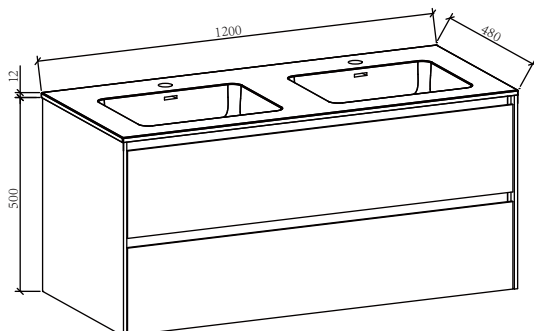

(B0002GW-10048//12)
 1000*480*150 (12) mm (W*D*H)
 GW :21kg NW:19kg CBM:0.11m³

Mirror :

(M002-1000DF)
 1000*25*600mm (W*D*H)
 GW :10kg NW:8kg CBM:0.08m³

Slice-1200 V040-1200

Cabinet :

(C040CW-1200KMD6102)
 1194*475*500 mm (W*D*H)
 GW :39kg NW:36kg CBM:0.37m³

Basin:

(B0002GW-12048//12)
 1200*480*150 (12) mm (W*D*H)
 GW :29kg NW:27kg CBM:0.13m³

Mirror :

(M002-1200DF)
 1200*25*600mm (W*D*H)
 GW :12kg NW:10kg CBM:0.09m³

 The 220 v power supply
 Power supply and lighting control