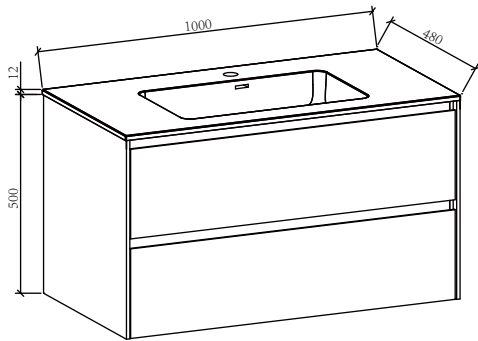

744*475*500 mm (W*D*H)

GW :28kg NW:26kg CBM:0.24m³

Basin:

(B0002GW-07548//12)

750*480*150 (12) mm (W*D*H)

GW :15kg NW:14kg CBM:0.09m³

Mirror :

(M002-700DF)

Cabinet :

(C040CW-0900KMD6102)

894*475*500 mm (W*D*H)

GW :32kg NW:29kg CBM:0.28m³

Basin:

(B0002GW-09048//12)

900*480*150 (12) mm (W*D*H)

GW :18kg NW:17kg CBM:0.1m³

Mirror :

(M002-900DF)

900*25*600mm (W*D*H)

GW :9kg NW:8kg CBM:0.07m³

Slice-1000 V040-1000

Cabinet :

(C040CW-1000KMD6102)
 994*475*500 mm (W*D*H)
 GW :34kg NW:32kg CBM:0.31m³

Basin:

(B0002GW-10048//12)
 1000*480*150 (12) mm (W*D*H)
 GW :21kg NW:19kg CBM:0.11m³

Mirror :

(M002-1000DF)
 1000*25*600mm (W*D*H)
 GW :10kg NW:8kg CBM:0.08m³

Slice-1200 V040-1200

Cabinet :

(C040CW-1200KMD6102)
 1194*475*500 mm (W*D*H)
 GW :39kg NW:36kg CBM:0.37m³