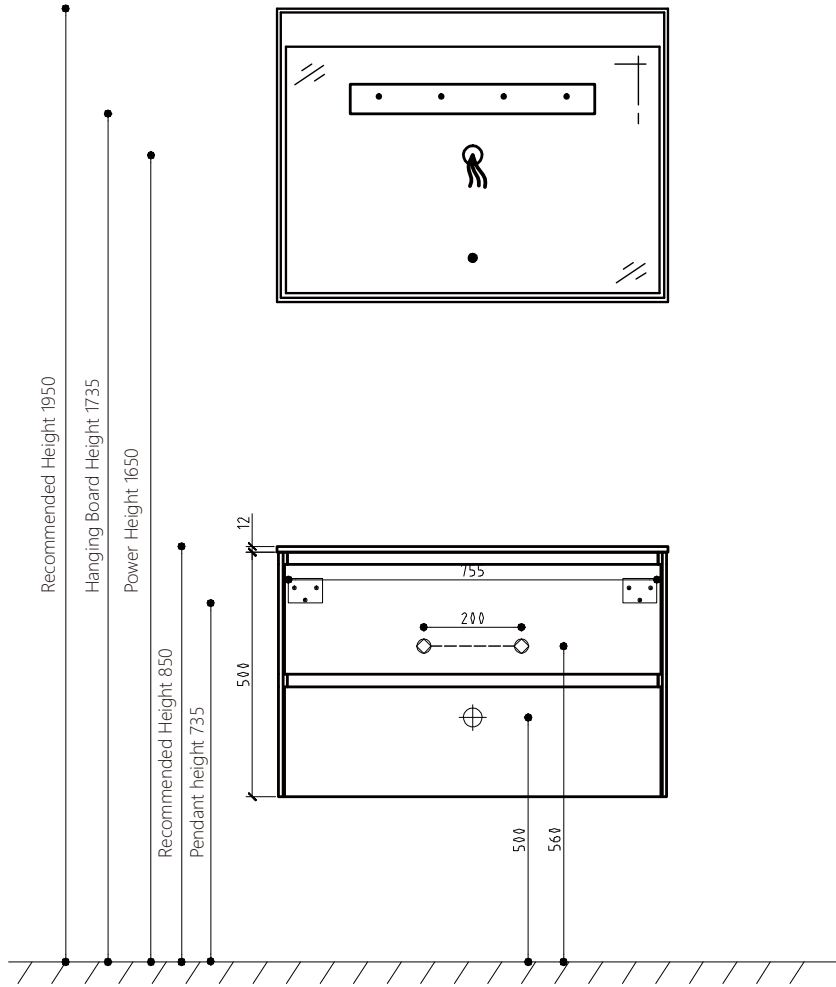

744*475*500 mm (W*D*H)

GW :28kg NW:26kg CBM:0.24m³

Basin:

(B0002GW-07548//12)

750*480*150 (12) mm (W*D*H)

GW :15kg NW:14kg CBM:0.09m³

Mirror :

(M002-700DF)

Cabinet :

(C040CW-0900KMD6102)

894*475*500 mm (W*D*H)

GW :32kg NW:29kg CBM:0.28m³

Basin:

(B0002GW-09048//12)

900*480*150 (12) mm (W*D*H)

GW :18kg NW:17kg CBM:0.1m³

(B0002GW-10048//12)
 1000*480*150 (12) mm (W*D*H)
 GW :21kg NW:19kg CBM:0.11m³

Mirror :

(M002-1000DF)
 1000*25*600mm (W*D*H)
 GW :10kg NW:8kg CBM:0.08m³

Slice-1200 V040-1200

Cabinet :

(C040CW-1200KMD6102)
 1194*475*500 mm (W*D*H)
 GW :39kg NW:36kg CBM:0.37m³

Basin:

(B0002GW-12048//12)
 1200*480*150 (12) mm (W*D*H)
 GW :29kg NW:27kg CBM:0.13m³

Mirror :

(M002-1200DF)
 1200*25*600mm (W*D*H)
 GW :12kg NW:10kg CBM:0.09m³

 The 220 v power supply
 Power supply and lighting control