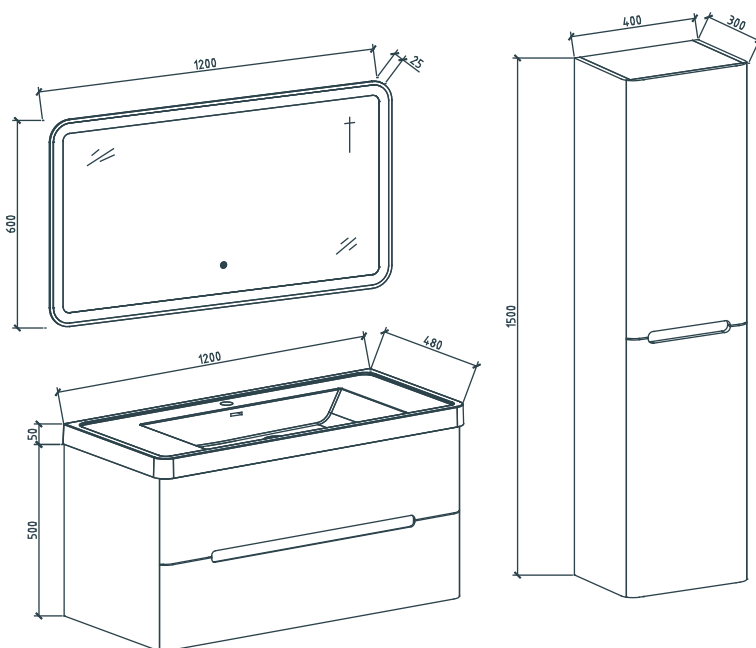

River-1200 V008-1200-2

Cabinet :

(C008CW-1200KMD9158/6109-T2)

1194*475*500 mm (W*D*H)

GW :41kg NW:38kg CBM:0.39m³

Basin:

(B0001GW-1200-2)

1200*480*140(50) mm (W*D*H)

GW :25kg NW:24kg CBM:0.13m³

Mirror :

(M003-1200D)

1200*30*600 mm (W*D*H)

GW :10kg NW:8kg CBM:0.09m³

Side cabinet :

(C008CW-400KJD9158/6109L)

400*300*1500mm (W*D*H)

GW :37kg NW:34kg CBM:0.27m³