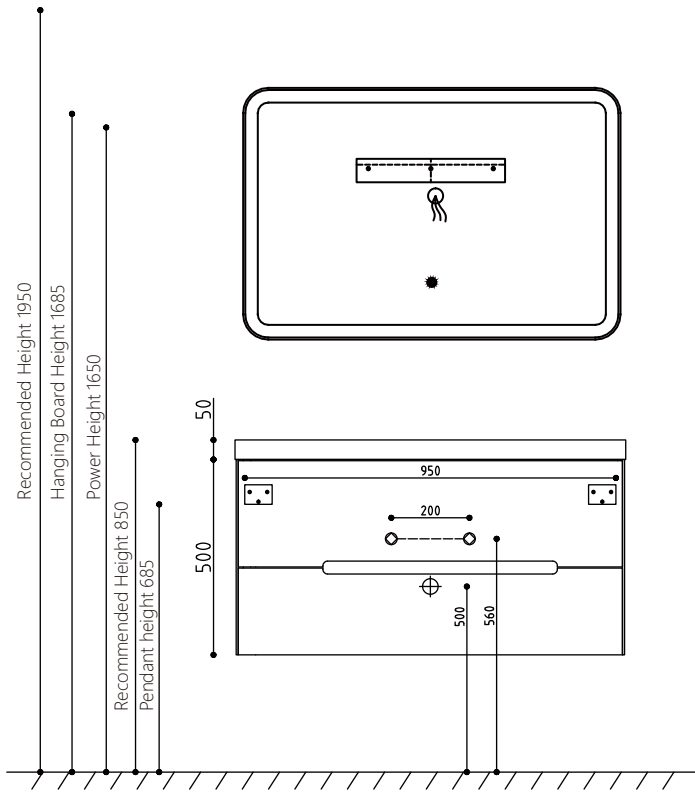

### Mirror :

(M003-1200D)

1200\*25\*600 mm (W\*D\*H)

GW :10kg NW:8kg CBM:0.09m<sup>3</sup>

### Basin:

(B0001GW-1200-2)

1200\*480\*140(50) mm (W\*D\*H)

GW :25kg NW:24kg CBM:0.13m<sup>3</sup>

### Mirror :

(M003-1200D)

1200\*30\*600 mm (W\*D\*H)

GW :10kg NW:8kg CBM:0.09m<sup>3</sup>

### Side cabinet :

(C008CW-400KJD9158/6109L)

400\*300\*1500mm (W\*D\*H)

GW :37kg NW:34kg CBM:0.27m<sup>3</sup>

Hanging Board

The 220 v power supply  
 Power supply and lighting control

Pendants

Cold-hot water