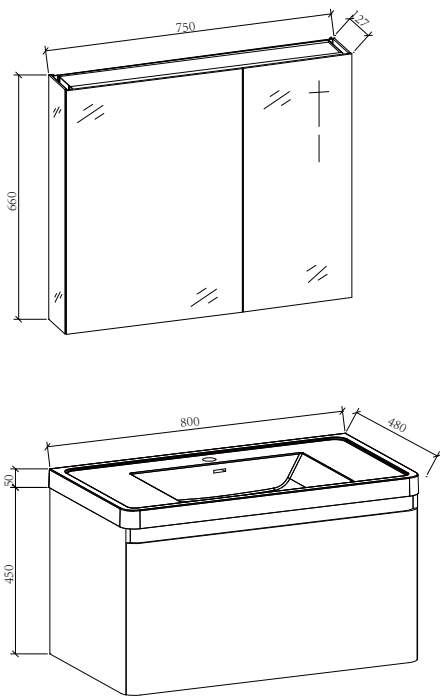

Happy-800 B06-800

Cabinet :

(CCP006-800)

793*475*450 mm (W*D*H)

GW :28.44kg NW:26.12kg CBM:0.227m³

Basin:

(BBG001-800W)

800*480*140 mm (W*D*H)

GW :16.92kg NW:15.73kg CBM:0.089m³

Mirror :

(MLCZ01-750)

750*660*127 mm (W*D*H)

GW :18.85kg NW:17.37kg CBM:0.118m³