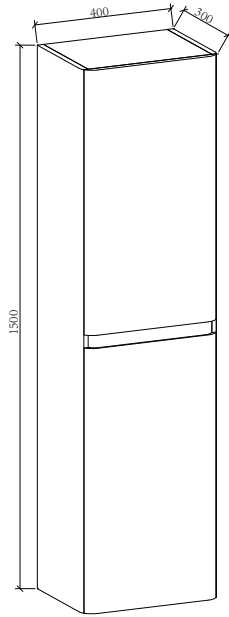

Happy-1000 B06-1000

Cabinet :

(CCP006-1000)

993*475*450 mm (W*D*H)

GW :34.75kg NW:32.09kg CBM:0.28m³

Basin:

(BBG001-1000W)

1000*480*140 (W*D*H)

GW :21.65kg NW:20.24kg CBM:0.109m³

Mirror :

(MLCZ01-880)

880*660*127 mm (W*D*H)

GW :21.65kg NW:19.99kg CBM:0.136m³