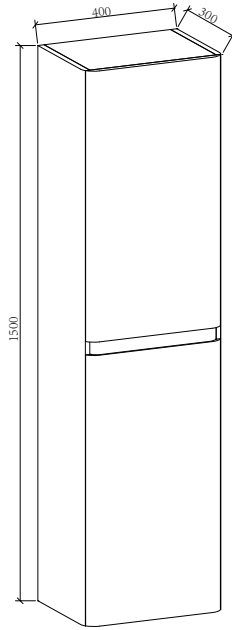

Happy-800 B06-800

Cabinet :

(CCP006-800)

793*475*450 mm (W*D*H)

GW :28.44kg NW:26.12kg CBM:0.227m³

Basin:

(BBG001-800W)

800*480*140 mm (W*D*H)

GW :16.92kg NW:15.73kg CBM:0.089m³

Mirror :

(MLCZ01-750)

750*660*127 mm (W*D*H)

GW :18.85kg NW:17.37kg CBM:0.118m³