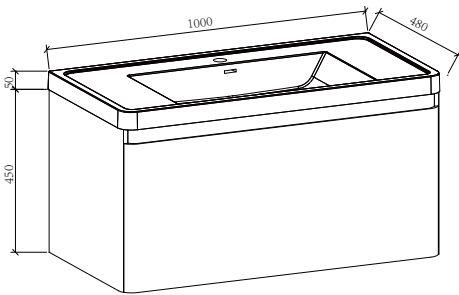

Happy-1000 B06-1000

Cabinet :

(CCP006-1000)

993*475*450 mm (W*D*H)

GW :34.75kg NW:32.09kg CBM:0.28m³

Basin:

(BBG001-1000W)

1000*480*140 (W*D*H)

GW :21.65kg NW:20.24kg CBM:0.109m³

Mirror :

(MLCZ01-880)

880*660*127 mm (W*D*H)

GW :21.65kg NW:19.99kg CBM:0.136m³