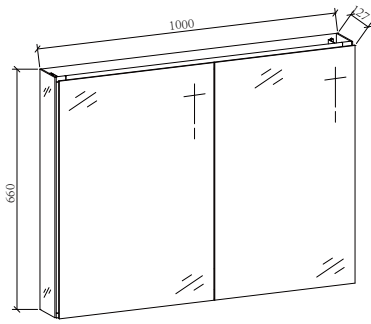

Happy-1000 B06-1000

Cabinet :

(CCP006-1000)

993*475*450 mm (W*D*H)

GW :34.75kg NW:32.09kg CBM:0.28m³

Basin:

(BBG001-1000W)

1000*480*140 (W*D*H)

GW :21.65kg NW:20.24kg CBM:0.109m³

Mirror :

(MLCZ01-880)

880*660*127 mm (W*D*H)

GW :21.65kg NW:19.99kg CBM:0.136m³