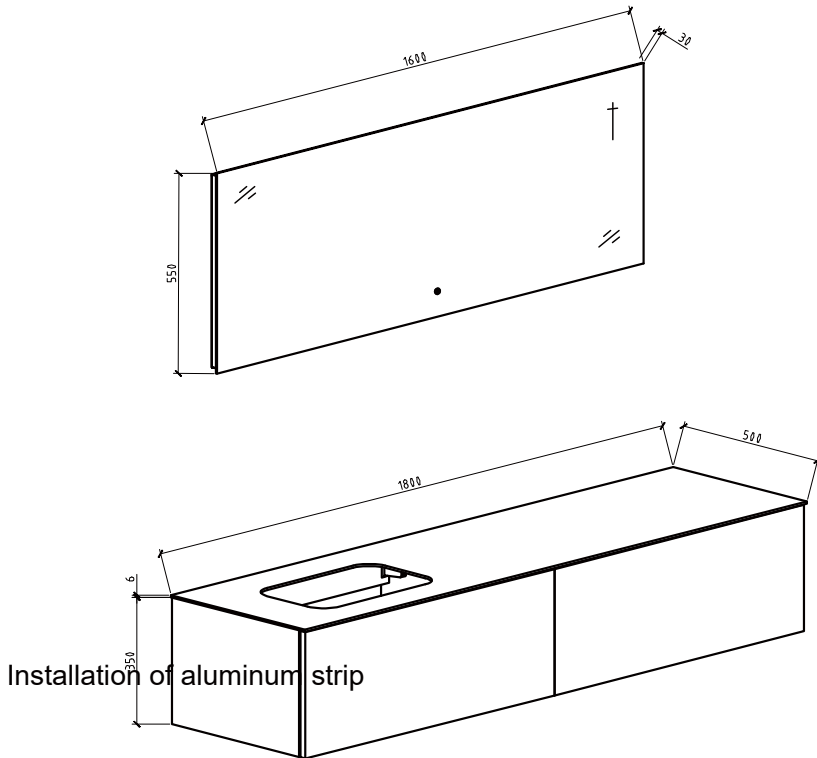

(C031AW-0800DYB7005/6109)
794*494*350 mm (W*D*H)
GW :35kg NW:33kg CBM:0.2m³

Countertop :

(U031Y-16008882-6)
1596*500*6 mm (W*D*H)
GW :16kg NW:13kg CBM:0.09m³

Basin :

(B1503GW-05333)
530*335*170 mm (W*D*H)
GW :8kg NW:7kg CBM:0.04m³

Mirror :

(M005-1600DF)
1600*550*30 mm (W*D*H)
GW :14kg NW:12kg CBM:0.11m³

Wallboard (optional):

(C031SX-1600Q8882)
1596*500*6 mm (W*D*H)
GW :16kg NW:13kg CBM:0.09m³

Fontana -1800 K031-1800

Cabinet :

(C031CW-0900DYB6902)
894*494*350 mm (W*D*H)
GW :38kg NW:35kg CBM:0.23m³

Cabinet :

(C031AW-0900DYB7005/6109)
894*494*350 mm (W*D*H)
GW :38kg NW:35kg CBM:0.23m³

Countertop :

(U031Y-18008882-6)
1796*500*6 mm (W*D*H)
GW :17kg NW:15kg CBM:0.1m³

Basin :

(B1503GW-05333)
530*335*170 mm (W*D*H)
GW :8kg NW:7kg CBM:0.04m³

Mirror :

(M005-1800DF)
1800*550*30 mm (W*D*H)
GW :16kg NW:14kg CBM:0.12m³

Wallboard (optional):

(C031SX-1800Q8882)
1796*500*6 mm (W*D*H)
GW :17kg NW:15kg CBM:0.1m³

Installation of aluminum strip

The 220 v power supply
Power supply and lighting control