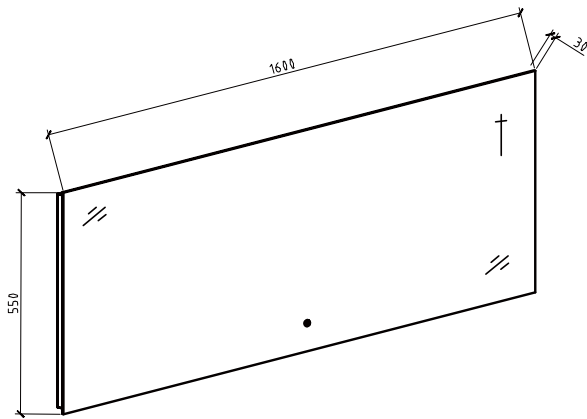

Fontana -1400 K031-1400

Cabinet :

(C031CW-0700DYB6902)
694*494*350 mm (W*D*H)
GW :33kg NW:31kg CBM:0.18m³

Cabinet :

(C031AW-0700DYB7005/6109)
694*494*350 mm (W*D*H)
GW :33kg NW:31kg CBM:0.18m³

Countertop :

(U031Y-14008882-6)
1396*500*6 mm (W*D*H)
GW :14kg NW:12kg CBM:0.08m³

Basin :

(B1503GW-05333)
530*335*170 mm (W*D*H)
GW :8kg NW:7kg CBM:0.04m³

Mirror :

(M005-1400DF)
1600*550*30 mm (W*D*H)
GW :13kg NW:11kg CBM:0.1m³

(C031AW-0800DYB7005/6109)
794*494*350 mm (W*D*H)
GW :35kg NW:33kg CBM:0.2m³

Countertop :

(U031Y-16008882-6)
1596*500*6 mm (W*D*H)
GW :16kg NW:13kg CBM:0.09m³

Basin :

(B1503GW-05333)
530*335*170 mm (W*D*H)
GW :8kg NW:7kg CBM:0.04m³

Mirror :

(M005-1800DF)
1800*550*30 mm (W*D*H)
GW :16kg NW:14kg CBM:0.12m³

Wallboard (optional):

(C031SX-1800Q8882)
1796*500*6 mm (W*D*H)
GW :17kg NW:15kg CBM:0.1m³

Installation of aluminum strip

The 220 v power supply
Power supply and lighting control