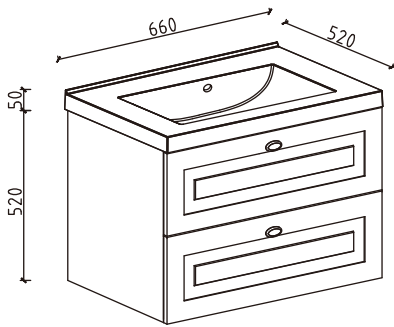

Jennifer-650 V010-650

Cabinet :

(C010BW-650MMD9014)
650*520*520 mm (W*D*H)
GW :29.4kg NW:27.1kg CBM:0.245m³

Basin:

(B0007GW-660)
660*525*170 mm (W*D*H)
GW :19.5kg NW:18.3kg CBM:0.09m³

Mirror :

(M003-600D)
600*25*600mm (W*D*H)
GW :5.2kg NW:4.2kg CBM:0.047m³