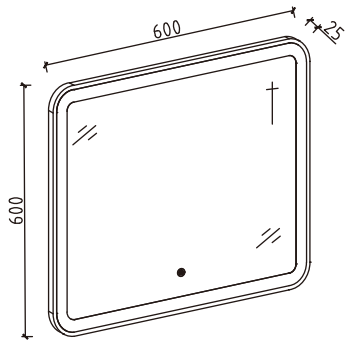

Jennifer-650 V010-650

Cabinet :

(C010BW-650MMD9014)
650*520*520 mm (W*D*H)
GW :29.4kg NW:27.1kg CBM:0.245m³

Basin:

(B0007GW-660)
660*525*170 mm (W*D*H)
GW :19.5kg NW:18.3kg CBM:0.09m³

Mirror :

(M003-600D)
600*25*600mm (W*D*H)
GW :5.2kg NW:4.2kg CBM:0.047m³