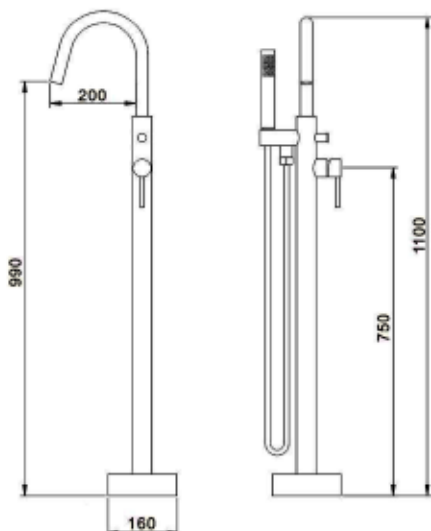

FY0081-F

Material: brass

Faucet valve core : Ceramic

Hand shower: Yes

Bubbling device: Neoperl

Hose length: 1500 mm

Size: 160 *1100 mm