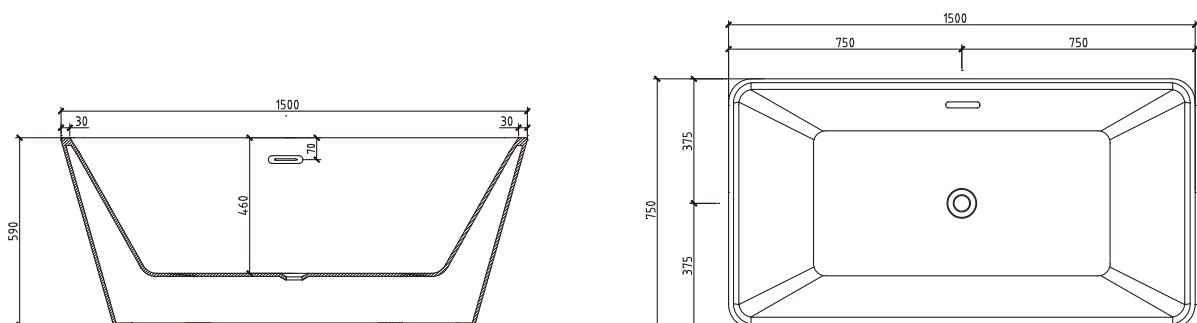

Information

Brand Name	TONA
Product Name	Bathtub
Material	Acrylic
Color	White Glossy
Production Process	Seamless butt joint
Installation Method	Freestanding
Faucet	Without faucet
Component	Bathtub+Pop up+Overflow hole+Drain Pipe

Model	YY012-1500W
Specification	1500*750*590mm
N.kg	46.2kg
G.kg	51.7kg
Volume	0.78m ³
Drain _(The distance from to the ground)	155mm
Capacity	225L

Technical drawing

Note: The size is measured manually, with the ± 2 cm of error. Please in kind prevail.