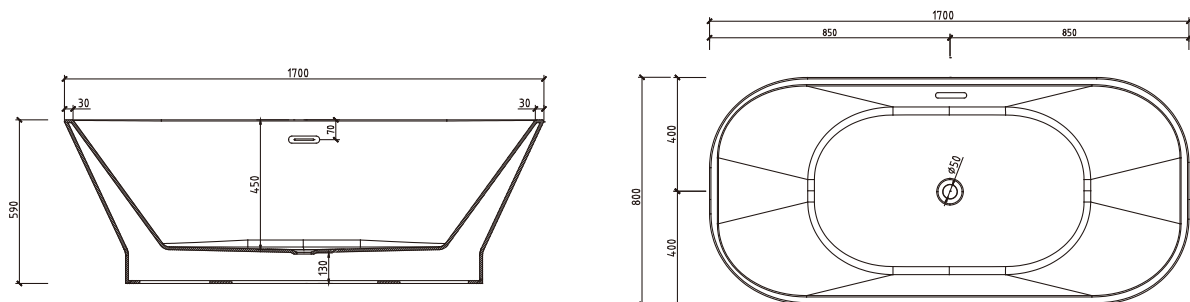

Information

Brand Name	TONA
Product Name	Bathtub
Material	Acrylic
Color	Black Glossy
Production Process	Seamless butt joint
Installation Method	Freestanding
Faucet	Without faucet
Component	Bathtub+Pop up+Overflow hole+Drain Pipe

Model	YY002-1700WB
Specification	1700*800*590mm
N.kg	42.5kg
G.kg	48.8kg
Volume	0.94m ³
Drain _(The distance from to the ground)	130mm
Capacity	265L

Technical drawing

Note: The size is measured manually, with the ± 2 cm of error. Please in kind prevail.