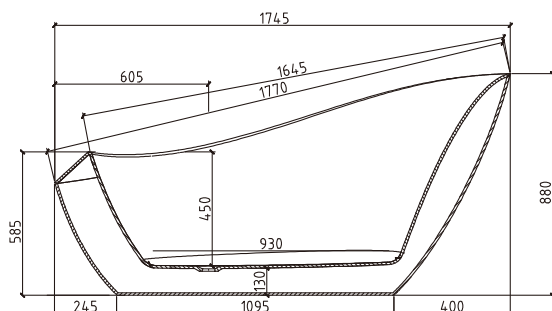

Information

Brand Name	TONA
Product Name	Bathtub
Material	Acrylic
Color	Matte black outside, glossy white inside
Production Process	Seamless butt joint
Installation Method	Freestanding
Faucet	Without faucet
Component	Bathtub+Pop up+Overflow hole+Drain Pipe

Model	YY039-1800WB
Specification	1800*850*880mm
N.kg	46kg
G.kg	52kg
Volume	1.53m ³
Drain (The distance from to the ground)	125mm
Capacity	230L

Technical drawing

Note: The size is measured manually, with the ± 2 cm of error. Please in kind prevail.