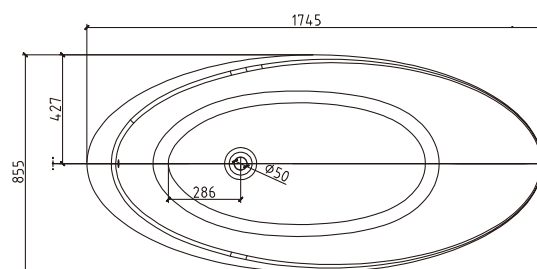

Information

Brand Name	TONA
Product Name	Bathtub
Material	Acrylic
Color	Matte black outside, glossy white inside
Production Process	Seamless butt joint
Installation Method	Freestanding
Faucet	Without faucet
Component	Bathtub+Pop up+Overflow hole+Drain Pipe

Model	YY039-1800WB
Specification	1800*850*880mm
N.kg	46kg
G.kg	52kg
Volume	1.53m ³
Drain (The distance from to the ground)	125mm
Capacity	230L

Technical drawing

Note: The size is measured manually, with the ± 2 cm of error. Please in kind prevail.