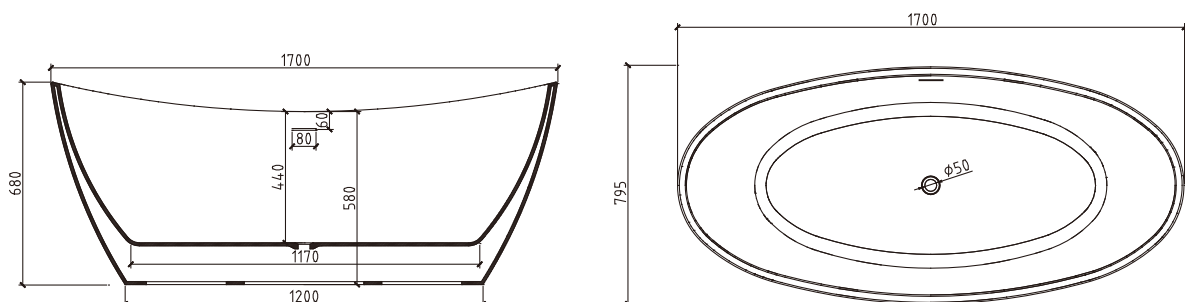

## Information

Brand Name	TONA
Product Name	Bathtub
Material	Acrylic
Color	White Glossy
Production Process	Seamless butt joint
Installation Method	Freestanding
Faucet	Without faucet
Component	Bathtub+Pop up+Overflow hole+Drain Pipe

Model	YY016-1700W
Specification	1700*795*680mm
N.kg	62.0kg
G.kg	68.7kg
Volume	1.06m <sup>3</sup>
Drain <sub>(The distance from to the ground)</sub>	140mm
Capacity	230L

## Technical drawing

Note: The size is measured manually, with the  $\pm 2$  cm of error. Please in kind prevail.