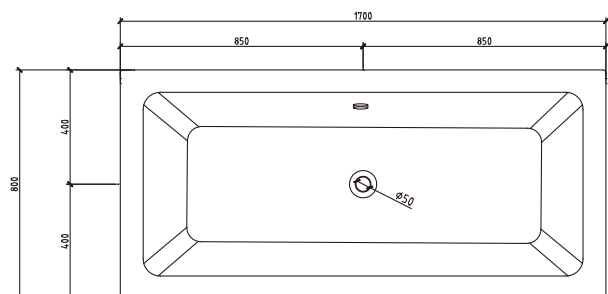

Information

Brand Name	TONA
Product Name	Bathtub
Material	Acrylic
Color	White Glossy
Production Process	Seamless butt joint
Installation Method	Freestanding
Faucet	Without faucet
Component	Bathtub+Pop up+Overflow hole+Drain Pipe

Model	YY014-1700W
Specification	1700*800*590mm
N.kg	50.3kg
G.kg	56.6kg
Volume	0.94m ³
Drain _(The distance from to the ground)	110mm
Capacity	280L

Technical drawing

Note: The size is measured manually, with the ± 2 cm of error. Please in kind prevail.