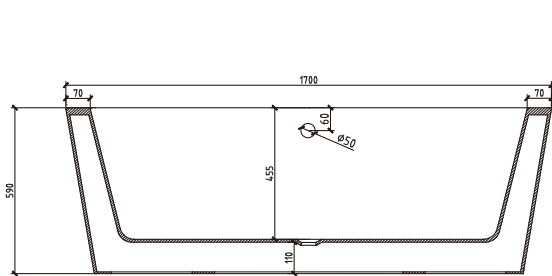

Information

Brand Name	TONA
Product Name	Bathtub
Material	Acrylic
Color	White Glossy
Production Process	Seamless butt joint
Installation Method	Freestanding
Faucet	Without faucet
Component	Bathtub+Pop up+Overflow hole+Drain Pipe

Model	YY014-1700W
Specification	1700*800*590mm
N.kg	50.3kg
G.kg	56.6kg
Volume	0.94m ³
Drain _(The distance from to the ground)	110mm
Capacity	280L

Technical drawing

Note: The size is measured manually, with the ± 2 cm of error. Please in kind prevail.