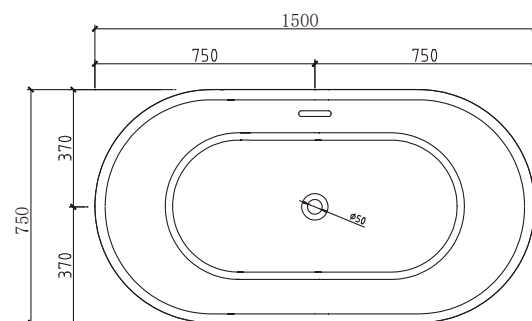

Information

Brand Name	TONA
Product Name	Bathtub
Material	Acrylic
Color	White Glossy
Production Process	Seamless butt joint
Installation Method	Freestanding
Faucet	Without faucet
Component	Bathtub+Pop up+Overflow hole+Drain Pipe

Model	YY006-1500W
Specification	1500*750*590mm
N.kg	42.6kg
G.kg	48.4kg
Volume	0.78m ³
Drain _(The distance from to the ground)	120mm
Capacity	210L

Technical drawing

Note: The size is measured manually, with the ± 2 cm of error. Please in kind prevail.