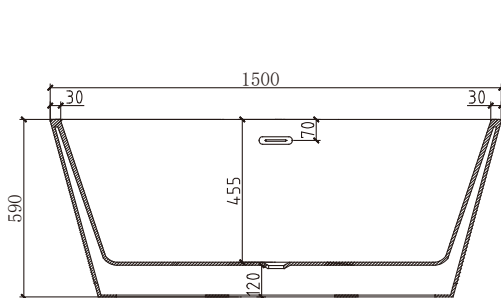

Information

Brand Name	TONA
Product Name	Bathtub
Material	Acrylic
Color	White Glossy
Production Process	Seamless butt joint
Installation Method	Freestanding
Faucet	Without faucet
Component	Bathtub+Pop up+Overflow hole+Drain Pipe

Model	YY006-1500W
Specification	1500*750*590mm
N.kg	42.6kg
G.kg	48.4kg
Volume	0.78m ³
Drain _(The distance from to the ground)	120mm
Capacity	210L

Technical drawing

Note: The size is measured manually, with the ± 2 cm of error. Please in kind prevail.