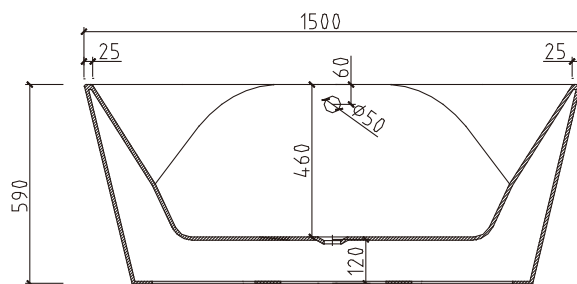

Information

Brand Name	TONA
Product Name	Bathtub
Material	Acrylic
Color	White Glossy
Production Process	Seamless butt joint
Installation Method	Freestanding
Faucet	Without faucet
Component	Bathtub+Pop up+Overflow hole+Drain Pipe

Model	YY001-1500W
Specification	1500*760*590mm
N.kg	42.3kg
G.kg	47.8kg
Volume	0.79m ³
Drain _(The distance from to the ground)	120mm
Capacity	200L

Technical drawing

Note: The size is measured manually, with the ± 2 cm of error. Please in kind prevail.