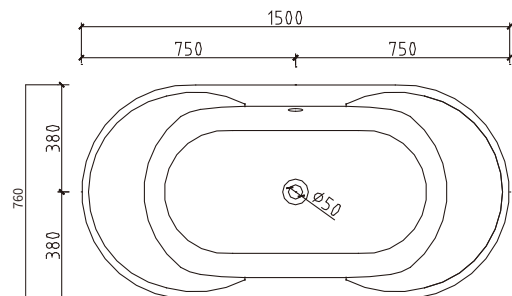

Information

Brand Name	TONA
Product Name	Bathtub
Material	Acrylic
Color	White Glossy
Production Process	Seamless butt joint
Installation Method	Freestanding
Faucet	Without faucet
Component	Bathtub+Pop up+Overflow hole+Drain Pipe

Model	YY001-1500W
Specification	1500*760*590mm
N.kg	42.3kg
G.kg	47.8kg
Volume	0.79m ³
Drain _(The distance from to the ground)	120mm
Capacity	200L

Technical drawing

Note: The size is measured manually, with the ± 2 cm of error. Please in kind prevail.