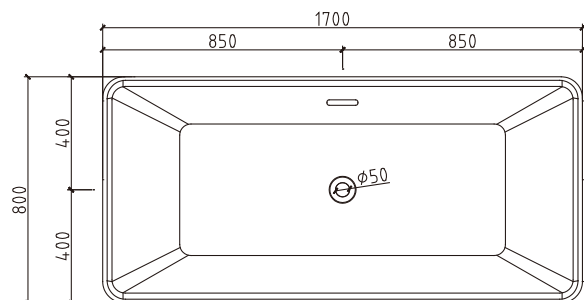

Information

Brand Name	TONA
Product Name	Bathtub
Material	Acrylic
Color	White Glossy
Production Process	Seamless butt joint
Installation Method	Freestanding
Faucet	Without faucet
Component	Bathtub+Pop up+Overflow hole+Drain Pipe

Model	YY012-1700W
Specification	1700*800*590mm
N.kg	52.1kg
G.kg	58.3 kg
Volume	0.94m ³
Drain _(The distance from to the ground)	130mm
Capacity	270L

Technical drawing

Note: The size is measured manually, with the ±2 cm of error. Please in kind prevail.