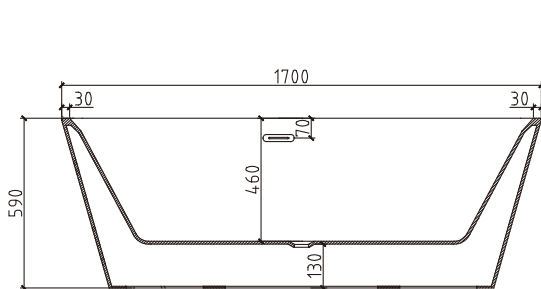

Information

Brand Name	TONA
Product Name	Bathtub
Material	Acrylic
Color	White Glossy
Production Process	Seamless butt joint
Installation Method	Freestanding
Faucet	Without faucet
Component	Bathtub+Pop up+Overflow hole+Drain Pipe

Model	YY012-1700W
Specification	1700*800*590mm
N.kg	52.1kg
G.kg	58.3 kg
Volume	0.94m ³
Drain _(The distance from to the ground)	130mm
Capacity	270L

Technical drawing

Note: The size is measured manually, with the ±2 cm of error. Please in kind prevail.