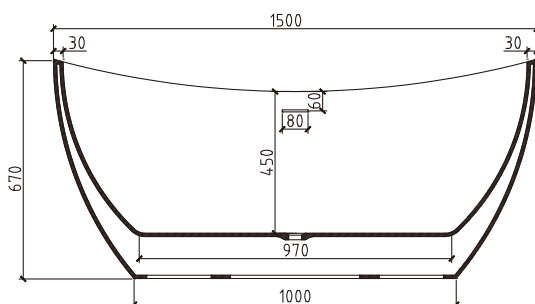

## Information

Brand Name	TONA
Product Name	Bathtub
Material	Acrylic
Color	White Glossy
Production Process	Seamless butt joint
Installation Method	Freestanding
Faucet	Without faucet
Component	Bathtub+Pop up+Overflow hole+Drain Pipe

Model	YY016-1500W
Specification	1500*740*670mm
N.kg	54.0kg
G.kg	59.8kg
Volume	0.87m <sup>3</sup>
Drain <sub>(The distance from to the ground)</sub>	140mm
Capacity	185L

## Technical drawing

Note: The size is measured manually, with the ±2 cm of error. Please in kind prevail.