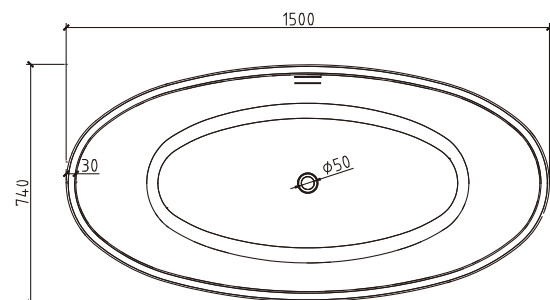

## Information

Brand Name	TONA
Product Name	Bathtub
Material	Acrylic
Color	White Glossy
Production Process	Seamless butt joint
Installation Method	Freestanding
Faucet	Without faucet
Component	Bathtub+Pop up+Overflow hole+Drain Pipe

Model	YY016-1500W
Specification	1500*740*670mm
N.kg	54.0kg
G.kg	59.8kg
Volume	0.87m <sup>3</sup>
Drain <sub>(The distance from to the ground)</sub>	140mm
Capacity	185L

## Technical drawing

Note: The size is measured manually, with the ±2 cm of error. Please in kind prevail.