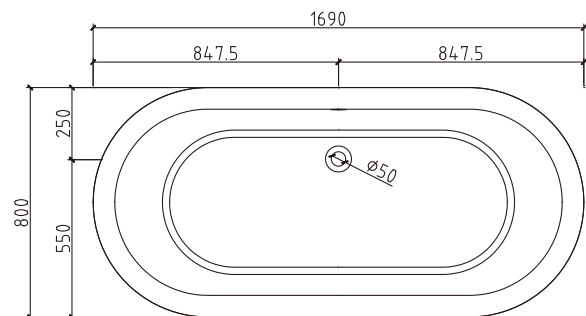

Information

Brand Name	TONA
Product Name	Bathtub
Material	Acrylic
Color	White Glossy
Production Process	Seamless butt joint
Installation Method	Freestanding
Faucet	Without faucet
Component	Bathtub+Pop up+Overflow hole+Drain Pipe

Model	YY005-1700W
Specification	1690*800*600mm
N.kg	47.0kg
G.kg	53.3kg
Volume	0.94m ³
Drain _(The distance from to the ground)	120mm
Capacity	260L

Technical drawing

Note: The size is measured manually, with the ± 2 cm of error. Please in kind prevail.