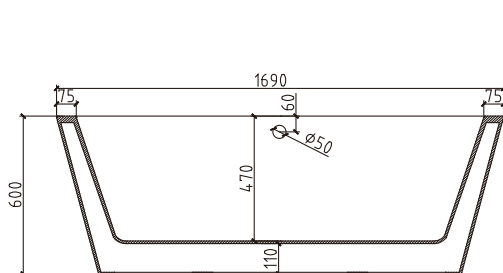

Information

Brand Name	TONA
Product Name	Bathtub
Material	Acrylic
Color	White Glossy
Production Process	Seamless butt joint
Installation Method	Freestanding
Faucet	Without faucet
Component	Bathtub+Pop up+Overflow hole+Drain Pipe

Model	YY005-1700W
Specification	1690*800*600mm
N.kg	47.0kg
G.kg	53.3kg
Volume	0.94m ³
Drain _(The distance from to the ground)	120mm
Capacity	260L

Technical drawing

Note: The size is measured manually, with the ± 2 cm of error. Please in kind prevail.