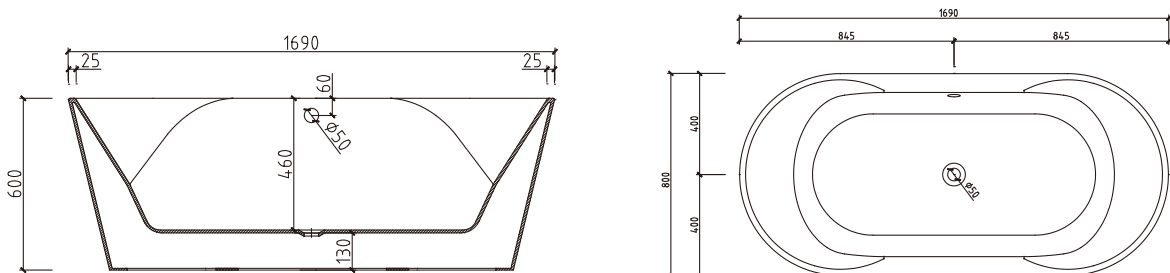

Information

Brand Name	TONA
Product Name	Bathtub
Material	Acrylic
Color	Black Glossy
Production Process	Seamless butt joint
Installation Method	Freestanding
Faucet	Without faucet
Component	Bathtub+Pop up+Overflow hole+Drain Pipe

Model	YY001-1700WB
Specification	1690*800*600mm
N.kg	49.0kg
G.kg	55.3kg
Volume	0.95m ³
Drain _(The distance from to the ground)	130mm
Capacity	245L

Technical drawing

Note: The size is measured manually, with the ± 2 cm of error. Please in kind prevail.