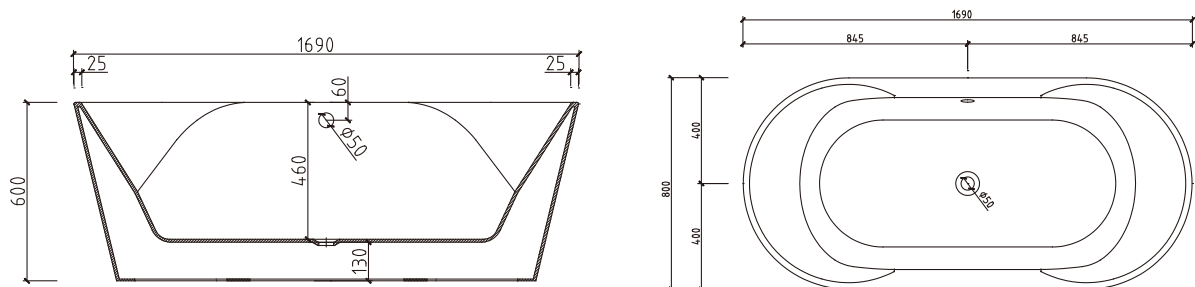

Information

Brand Name	TONA
Product Name	Bathtub
Material	Acrylic
Color	White Glossy
Production Process	Seamless butt joint
Installation Method	Freestanding
Faucet	Without faucet
Component	Bathtub+Pop up+Overflow hole+Drain Pipe

Model	YY001-1700W
Specification	1690*800*600mm
N.kg	49.0kg
G.kg	55.3kg
Volume	0.96m ³
Drain _(The distance from to the ground)	130mm
Capacity	245L

Technical drawing

Note: The size is measured manually, with the ± 2 cm of error. Please in kind prevail.