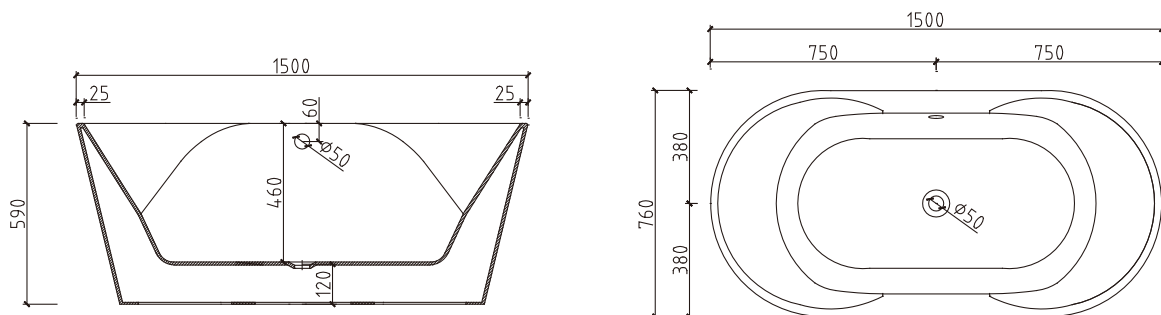

Information

Brand Name	TONA
Product Name	Bathtub
Material	Acrylic
Color	Black Glossy
Production Process	Seamless butt joint
Installation Method	Freestanding
Faucet	Without faucet
Component	Bathtub+Pop up+Overflow hole+Drain Pipe

Model	YY001-1500WB
Specification	1500*760*590mm
N.kg	42.3kg
G.kg	47.8kg
Volume	0.79m ³
Drain _(The distance from to the ground)	120mm
Capacity	200L

Technical drawing

Note: The size is measured manually, with the ± 2 cm of error. Please in kind prevail.