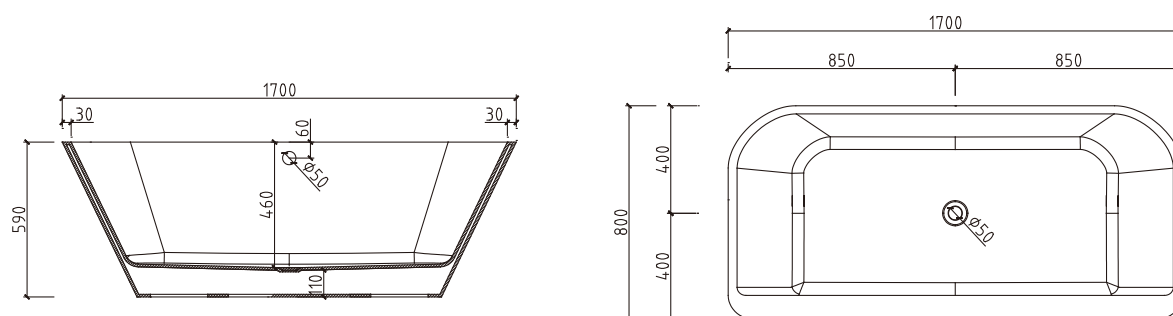

Carnival

YY003-1700W

Information

Brand Name	TONA
Product Name	Bathtub
Material	Acrylic
Color	White Glossy
Production Process	Seamless butt joint
Installation Method	Freestanding
Faucet	Without faucet
Component	Bathtub+Pop up+Overflow hole+Drain Pipe

Model	YY003-1700W
Specification	1700*800*590mm
N.kg	61.0kg
G.kg	67.3kg
Volume	0.94m ³
Drain _(The distance from to the ground)	110mm
Capacity	310L

Technical drawing

Note: The size is measured manually, with the ± 2 cm of error. Please in kind prevail.