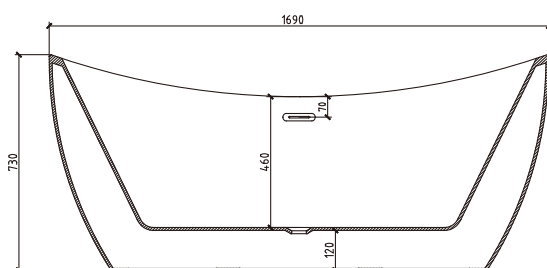

Information

Brand Name	TONA
Product Name	Bathtub
Material	Acrylic
Color	White Glossy
Production Process	Seamless butt joint
Installation Method	Freestanding
Faucet	Without faucet
Component	Bathtub+Pop up+Overflow hole+Drain Pipe

Model	YY017-1700W
Specification	1690*780*730mm
N.kg	62.2kg
G.kg	69kg
Volume	1.14m ³
Drain _(The distance from to the ground)	120mm
Capacity	230L

Technical drawing

Note: The size is measured manually, with the ± 2 cm of error. Please in kind prevail.