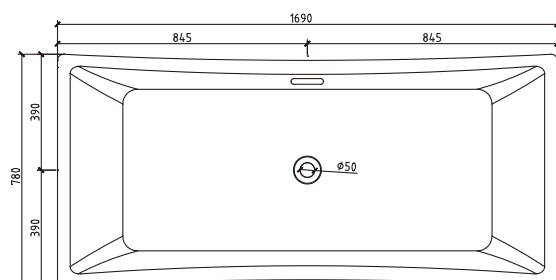

Information

Brand Name	TONA
Product Name	Bathtub
Material	Acrylic
Color	White Glossy
Production Process	Seamless butt joint
Installation Method	Freestanding
Faucet	Without faucet
Component	Bathtub+Pop up+Overflow hole+Drain Pipe

Model	YY017-1700W
Specification	1690*780*730mm
N.kg	62.2kg
G.kg	69kg
Volume	1.14m ³
Drain _(The distance from to the ground)	120mm
Capacity	230L

Technical drawing

Note: The size is measured manually, with the ± 2 cm of error. Please in kind prevail.