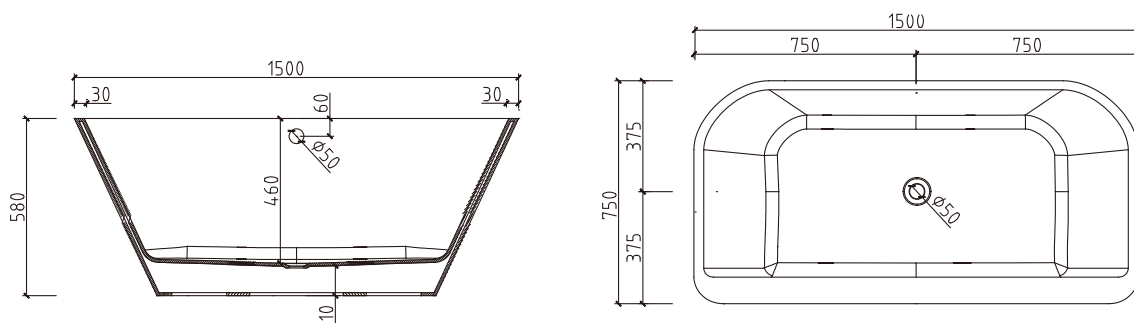

Carnival

YY003-1500W

Information

Brand Name	TONA
Product Name	Bathtub
Material	Acrylic
Color	White Glossy
Production Process	Seamless butt joint
Installation Method	Freestanding
Faucet	Without faucet
Component	Bathtub+Pop up+Overflow hole+Drain Pipe

Model	YY003-1500W
Specification	1500*750*580mm
N.kg	51.0kg
G.kg	54.2kg
Volume	0.77m ³
Drain _(The distance from to the ground)	110mm
Capacity	265L

Technical drawing

Note: The size is measured manually, with the ± 2 cm of error. Please in kind prevail.