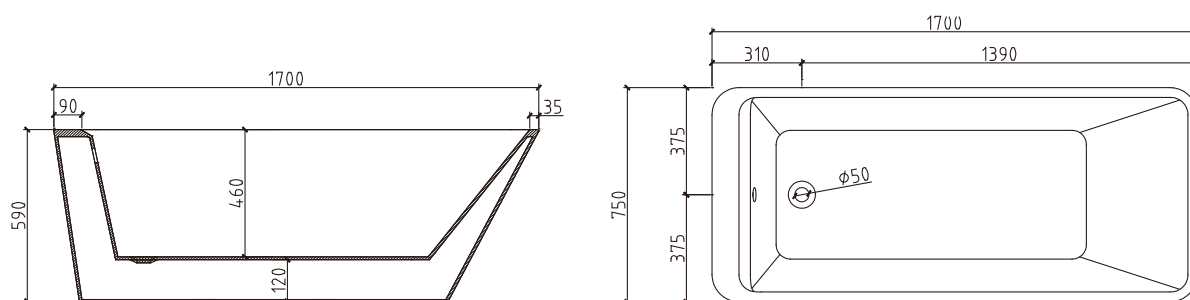

## Information

Brand Name	TONA
Product Name	Bathtub
Material	Acrylic
Color	White Glossy
Production Process	Seamless butt joint
Installation Method	Freestanding
Faucet	Without faucet
Component	Bathtub+Pop up+Overflow hole+Drain Pipe

Model	YY015-1700W
Specification	1700*750*590mm
N.kg	70kg
G.kg	76kg
Volume	0.88m <sup>3</sup>
Drain <sub>(The distance from to the ground)</sub>	120mm
Capacity	240L

## Technical drawing

Note: The size is measured manually, with the  $\pm 2$  cm of error. Please in kind prevail.