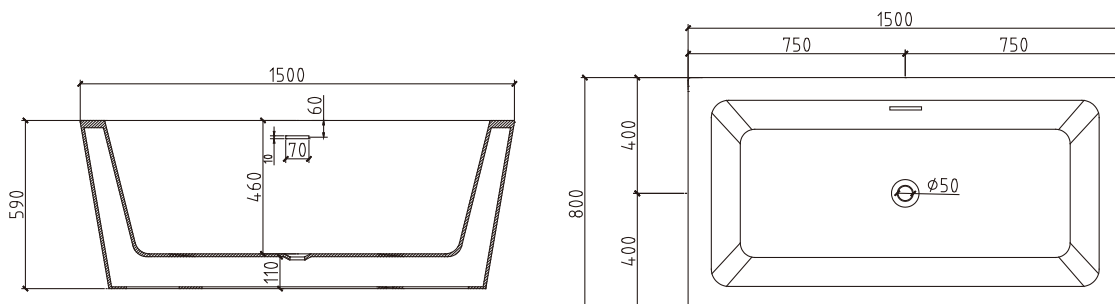

Information

Brand Name	TONA
Product Name	Bathtub
Material	Acrylic
Color	White Glossy
Production Process	Seamless butt joint
Installation Method	Freestanding
Faucet	Without faucet
Component	Bathtub+Pop up+Overflow hole+Drain Pipe

Model	YY014-1500W
Specification	1500*800*590mm
N.kg	43.1kg
G.kg	48.8kg
Volume	0.83m ³
Drain _(The distance from to the ground)	110mm
Capacity	245L

Technical drawing

Note: The size is measured manually, with the ± 2 cm of error. Please in kind prevail.