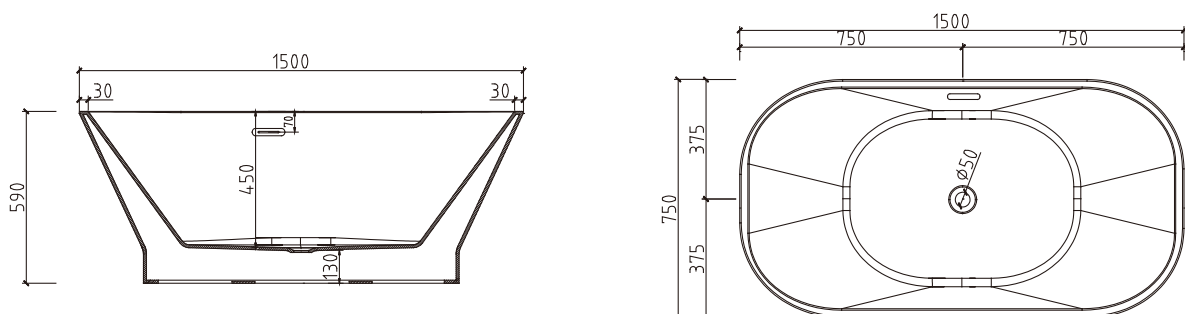

Information

Brand Name	TONA
Product Name	Bathtub
Material	Acrylic
Color	Black Glossy
Production Process	Seamless butt joint
Installation Method	Freestanding
Faucet	Without faucet
Component	Bathtub+Pop up+Overflow hole+Drain Pipe

Model	YY002-1500WB
Specification	1500*750*590mm
N.kg	37.0kg
G.kg	42.5kg
Volume	0.78m ³
Drain _(The distance from to the ground)	130mm
Capacity	220L

Technical drawing

Note: The size is measured manually, with the ± 2 cm of error. Please in kind prevail.