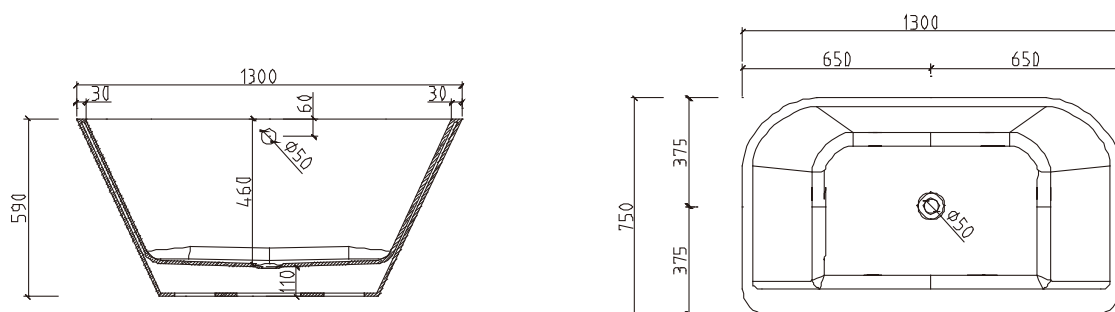

Information

Brand Name	TONA
Product Name	Bathtub
Material	Acrylic
Color	White Glossy
Production Process	Seamless butt joint
Installation Method	Freestanding
Faucet	Without faucet
Component	Bathtub+Pop up+Overflow hole+Drain Pipe

Model	YY003-1300W
Specification	1300*750*590mm
N.kg	47.0kg
G.kg	52.0kg
Volume	0.68m ³
Drain _(The distance from to the ground)	110mm
Capacity	230L

Technical drawing

Note: The size is measured manually, with the ± 2 cm of error. Please in kind prevail.