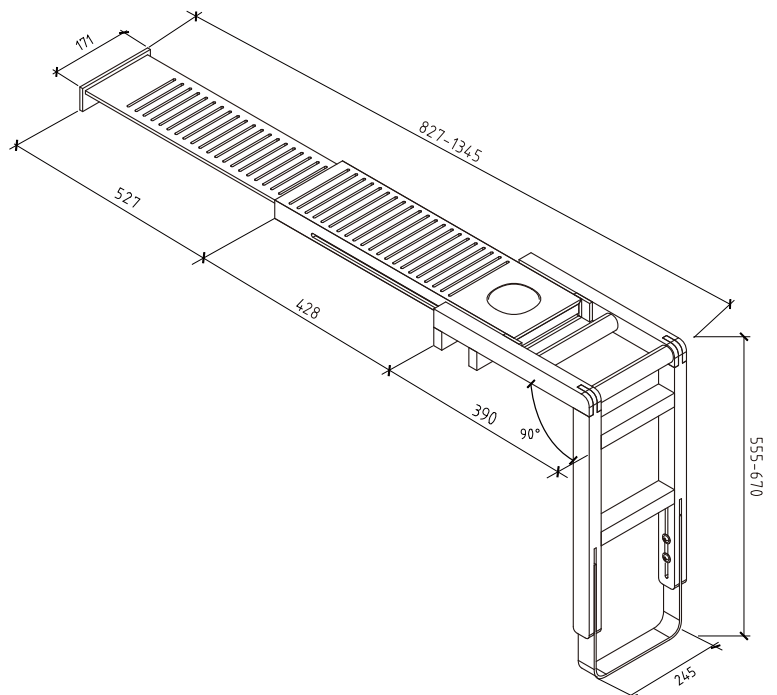

Tubler

SIT
FURNITURE
DESIGN AWARD
WINNER 2020

Information

Product	Tubler
Material	Bamboo + Stainless steel + Canvas
Color	Bamboo
Main body size	390*245*650mm
Volume	0.095m ³
Net weight	5.0kg

Product features

- Firm and stable structure
- Natural and quality raw materials
- Hollow design. Does not accumulate water
- Practical design. Retractable in various forms
- Adjustable height and length, convenient to place things
- No chemical pollution, highly environmentally-friendly
- High-pressure made composite material. Wear-resistant.