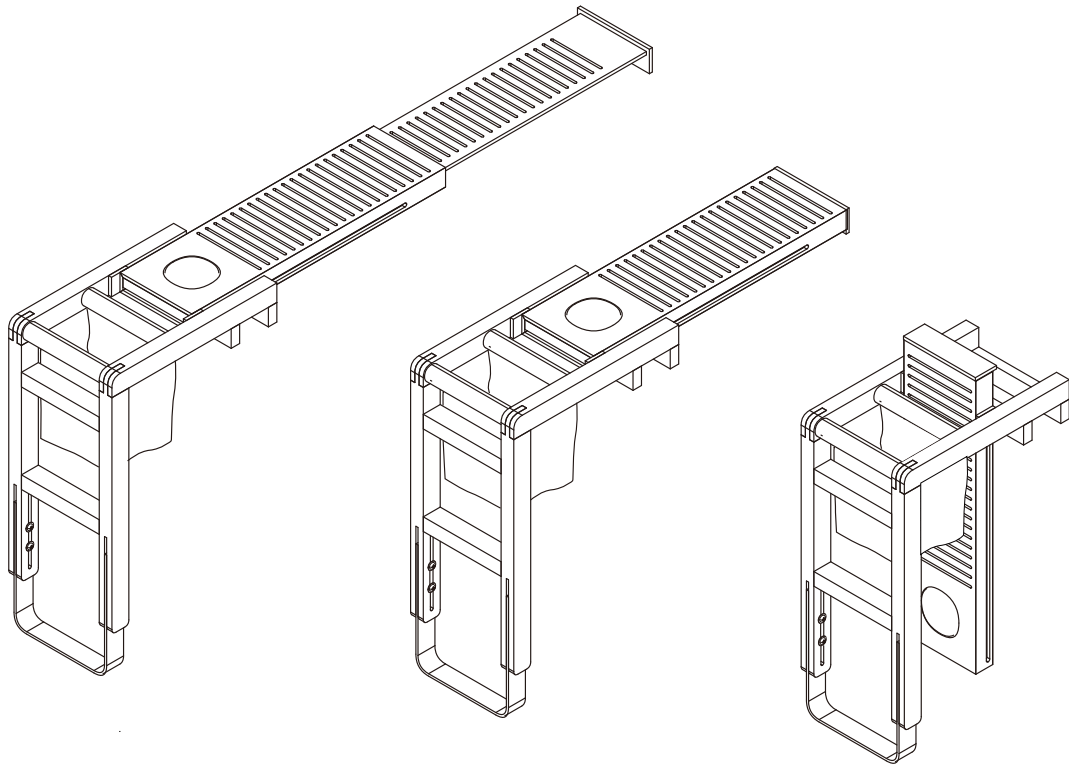

Tubler

SIT
FURNITURE
DESIGN AWARD
WINNER 2020

Information

Product	Tubler
Material	Bamboo + Stainless steel + Canvas
Color	Bamboo
Main body size	390*245*650mm
Volume	0.095m ³
Net weight	5.0kg

Product features

- Firm and stable structure
- Natural and quality raw materials
- Hollow design. Does not accumulate water
- Practical design. Retractable in various forms
- Adjustable height and length, convenient to place things
- No chemical pollution, highly environmentally-friendly
- High-pressure made composite material. Wear-resistant.