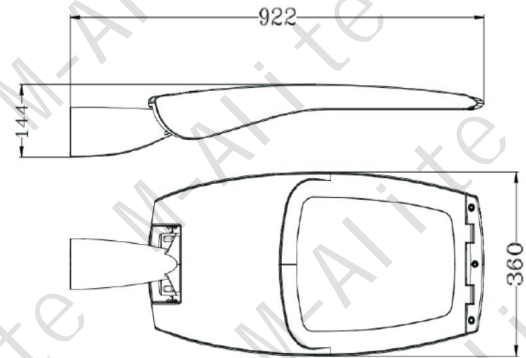

Net Weight	3.9kg
Gross Weight	4.6kg
Packing Size	690*290*165MM

ZHEJIANG ALITE LIGHTING CO., LTD.

Add: 2nd Floor, 8th Building, No. 188 East Development Avenue, Taizhou City, Zhejiang, China 318000

Tel:+86-576-88861388 Fax:+86-576-88851399

Net Weight	5.4kg
Gross Weight	6.5kg
Packing Size	790*340*165MM

ZHEJIANG ALITE LIGHTING CO., LTD.

Add: 2nd Floor, 8th Building, No. 188 East Development Avenue, Taizhou City, Zhejiang, China 318000

Tel:+86-576-88861388 Fax:+86-576-88851399

ASL02A-150W

ASL02A-180W

Luminaire tilt adjustment side entry:-15°to+15°

Luminaire tilt adjustment,post top:-15°to+15°

Product Code	ASL02C	
Chip brand	EPistar/bridgelux/Philips	
Driver Brand	SONSEN/MeanWell	
Input Wattage	150W(192PCS3030) 180W(192PCS3030)	
Color Temperature	3000/4000/5000K /5700K/6400K	
Light effect	100-130 Lm/w	
Input Voltage	AC85-265V	
Frequency Range	50/60Hz	
Power Factor	PF ≧ 0.95	
color rendering index	Ra ≧ 70	
Temperature of Working Condition	-30~+50 °C	
Light distribution	Bats airfoil light distribution	
LED Lifetime	50000h	
Protectin Grade	IP65	Net Weight
Installation Pipe Diameter	φ60mm	Gross Weight
Installation Height	6-8m	Packing Size

Net Weight	9.8kg
Gross Weight	11.3kg
Packing Size	970*410*195MM