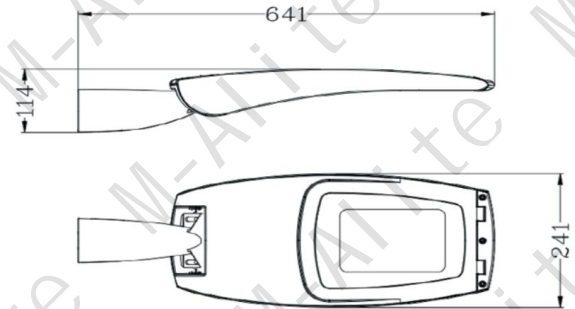

ASL02A-80W

Luminaire tilt adjustment side entry:-15°to+15°

Luminaire tilt adjustment,post top:-15°to+15°

Product Code	ASL02A
Chip brand	EPISTAR/bridgelux/Philips
Driver Brand	SONSEN/MeanWell
Input Wattage	40W(64PCS3030) 50W(64PCS3030) 60W(96PCS3030) 80W(96PCS3030)
Color Temperature	3000/4000/5000K /5700K/6400K
Light effect	100-130 Lm/w
Input Voltage	AC85-265V
Frequency Range	50/60Hz
Power Factor	PF ≥ 0.95
color rendering index	Ra ≥ 70
Temperature of Working Condition	-30-+50°C
Light distribution	Bats airfoil light distribution
LED Lifetime	50000h
Protectin Grade	IP65
Installation Pipe Diameter	φ60mm
Installation Height	6-8m

Net Weight	3.9kg
Gross Weight	4.6kg
Packing Size	690*290*165MM

ZHEJIANG ALITE LIGHTING CO., LTD.

Add: 2nd Floor, 8th Building, No. 188 East Development Avenue, Taizhou City, Zhejiang, China 318000

Tel:+86-576-88861388 Fax:+86-576-88851399

Net Weight	5.4kg
Gross Weight	6.5kg
Packing Size	790*340*165MM

ZHEJIANG ALITE LIGHTING CO., LTD.

Add: 2nd Floor, 8th Building, No. 188 East Development Avenue, Taizhou City, Zhejiang, China 318000

Tel:+86-576-88861388 Fax:+86-576-88851399

Net Weight	9.8kg
Gross Weight	11.3kg
Packing Size	970*410*195MM