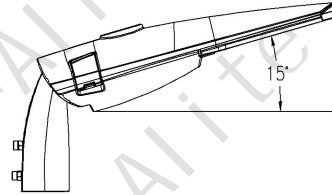

ASL02A-80W

Luminaire tilt adjustment side entry:-15°to+15°

Luminaire tilt adjustment,post top:-15°to+15°

Product Code	ASL02A
Chip brand	EPISTAR/bridgelux/Philips
Driver Brand	SONSEN/MeanWell
Input Wattage	40W(64PCS3030) 50W(64PCS3030) 60W(96PCS3030) 80W(96PCS3030)
Color Temperature	3000/4000/5000K /5700K/6400K
Light effect	100-130 Lm/w
Input Voltage	AC85-265V
Frequency Range	50/60Hz
Power Factor	PF ≥ 0.95
color rendering index	Ra ≥ 70
Temperature of Working Condition	-30-+50°C
Light distribution	Bats airfoil light distribution
LED Lifetime	50000h
Protectin Grade	IP65
Installation Pipe Diameter	φ60mm
Installation Height	6-8m

Net Weight	3.9kg
Gross Weight	4.6kg
Packing Size	690*290*165MM

ZHEJIANG ALITE LIGHTING CO., LTD.

Add: 2nd Floor, 8th Building, No. 188 East Development Avenue, Taizhou City, Zhejiang, China 318000

Tel:+86-576-88861388 Fax:+86-576-88851399

Net Weight	5.4kg
Gross Weight	6.5kg
Packing Size	790*340*165MM

ZHEJIANG ALITE LIGHTING CO., LTD.

Add: 2nd Floor, 8th Building, No. 188 East Development Avenue, Taizhou City, Zhejiang, China 318000

Tel:+86-576-88861388 Fax:+86-576-88851399