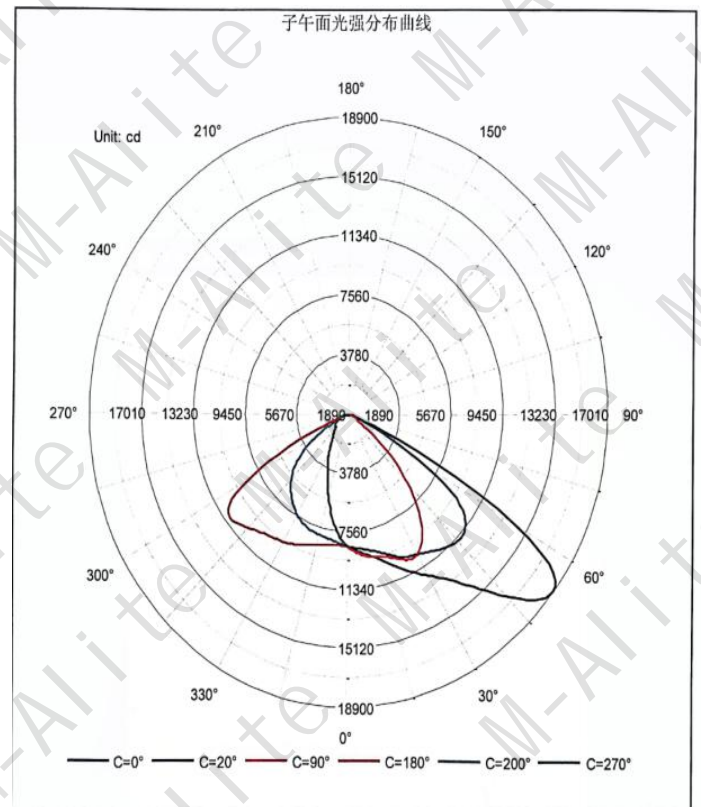

Net Weight	3.9kg
Gross Weight	4.6kg
Packing Size	690*290*165MM

ZHEJIANG ALITE LIGHTING CO., LTD.

Add: 2nd Floor, 8th Building, No. 188 East Development Avenue, Taizhou City, Zhejiang, China 318000

Tel:+86-576-88861388 Fax:+86-576-88851399

ASL02B-80W

ASL02B-100W

ASL02B-120W

ASL02B-150W

Luminaire tilt adjustment side entry:-15°to+15°

Luminaire tilt adjustment,post top:-15°to+15°

Product Code	ASL02B	
Chip brand	EPistar/bridgelux/Philips	
Driver Brand	SONSEN/MeanWell	
Input Wattage	80W(64PCS3030) 100W(128PCS3030) 120W(144PCS3030) 150W(192PCS3030)	
Color Temperature	3000/4000/5000K /5700K/6400K	
Light effect	100-130 Lm/w	
Input Voltage	AC85-265V	
Frequency Range	50/60Hz	
Power Factor	PF ≥ 0.95	
color rendering index	Ra ≥ 70	
Temperature of Working Condition	-30+50 °C	
Light distribution	Bats airfoil light distribution	
LED Lifetime	50000h	
Protectin Grade	IP65	Net Weight
Installation Pipe Diameter	φ60mm	Gross Weight
Installation Height	6-8m	Packing Size

Net Weight	5.4kg
Gross Weight	6.5kg
Packing Size	790*340*165MM

ZHEJIANG ALITE LIGHTING CO., LTD.

Add: 2nd Floor, 8th Building, No. 188 East Development Avenue, Taizhou City, Zhejiang, China 318000

Tel:+86-576-88861388 Fax:+86-576-88851399