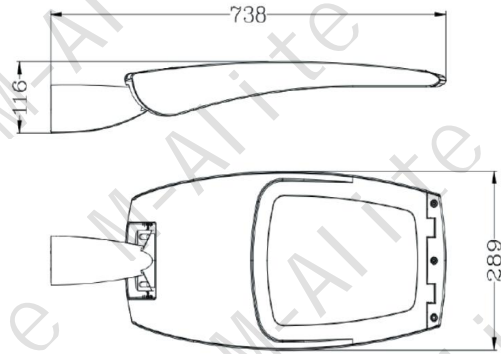

ASL02A-80W

Luminaire tilt adjustment side entry:-15°to+15°

Luminaire tilt adjustment,post top:-15°to+15°

Product Code	ASL02A
Chip brand	EPISTAR/bridgelux/Philips
Driver Brand	SONSEN/MeanWell
Input Wattage	40W(64PCS3030) 50W(64PCS3030) 60W(96PCS3030) 80W(96PCS3030)
Color Temperature	3000/4000/5000K /5700K/6400K
Light effect	100-130 Lm/w
Input Voltage	AC85-265V
Frequency Range	50/60Hz
Power Factor	PF ≥ 0.95
color rendering index	Ra ≥ 70
Temperature of Working Condition	-30-+50°C
Light distribution	Bats airfoil light distribution
LED Lifetime	50000h
Protectin Grade	IP65
Installation Pipe Diameter	φ60mm
Installation Height	6-8m

Net Weight	3.9kg
Gross Weight	4.6kg
Packing Size	690*290*165MM

ZHEJIANG ALITE LIGHTING CO., LTD.

Add: 2nd Floor, 8th Building, No. 188 East Development Avenue, Taizhou City, Zhejiang, China 318000

Tel:+86-576-88861388 Fax:+86-576-88851399

ASL02B-80W

ASL02B-100W

ASL02B-120W

ASL02B-150W

Luminaire tilt adjustment side entry:-15°to+15°

Luminaire tilt adjustment,post top:-15°to+15°

Product Code	ASL02B	
Chip brand	EPistar/bridgelux/Philips	
Driver Brand	SONSEN/MeanWell	
Input Wattage	80W(64PCS3030) 100W(128PCS3030) 120W(144PCS3030) 150W(192PCS3030)	
Color Temperature	3000/4000/5000K /5700K/6400K	
Light effect	100-130 Lm/w	
Input Voltage	AC85-265V	
Frequency Range	50/60Hz	
Power Factor	PF ≥ 0.95	
color rendering index	Ra ≥ 70	
Temperature of Working Condition	-30+50 °C	
Light distribution	Bats airfoil light distribution	
LED Lifetime	50000h	
Protectin Grade	IP65	Net Weight
Installation Pipe Diameter	φ60mm	Gross Weight
Installation Height	6-8m	Packing Size

Net Weight	5.4kg
Gross Weight	6.5kg
Packing Size	790*340*165MM

ZHEJIANG ALITE LIGHTING CO., LTD.

Add: 2nd Floor, 8th Building, No. 188 East Development Avenue, Taizhou City, Zhejiang, China 318000

Tel:+86-576-88861388 Fax:+86-576-88851399