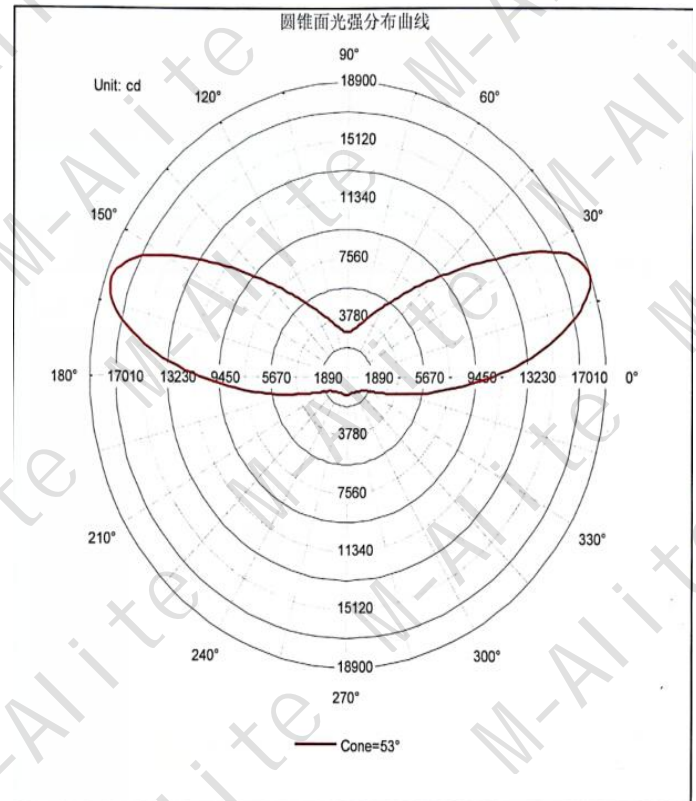

ASL02A-80W

Luminaire tilt adjustment side entry:-15°to+15°

Luminaire tilt adjustment,post top:-15°to+15°

Product Code	ASL02A
Chip brand	EPISTAR/bridgelux/Philips
Driver Brand	SONSEN/MeanWell
Input Wattage	40W(64PCS3030) 50W(64PCS3030) 60W(96PCS3030) 80W(96PCS3030)
Color Temperature	3000/4000/5000K /5700K/6400K
Light effect	100-130 Lm/w
Input Voltage	AC85-265V
Frequency Range	50/60Hz
Power Factor	PF ≥ 0.95
color rendering index	Ra ≥ 70
Temperature of Working Condition	-30-+50°C
Light distribution	Bats airfoil light distribution
LED Lifetime	50000h
Protectin Grade	IP65
Installation Pipe Diameter	φ60mm
Installation Height	6-8m

Net Weight	3.9kg
Gross Weight	4.6kg
Packing Size	690*290*165MM

ZHEJIANG ALITE LIGHTING CO., LTD.

Add: 2nd Floor, 8th Building, No. 188 East Development Avenue, Taizhou City, Zhejiang, China 318000

Tel:+86-576-88861388 Fax:+86-576-88851399