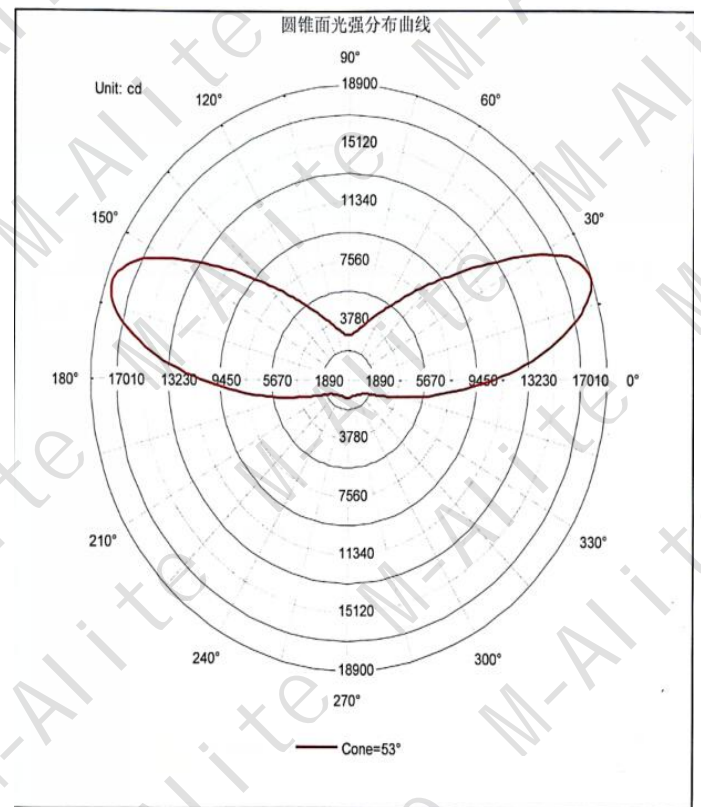

ASL02B-80W

ASL02B-100W

ASL02B-120W

ASL02B-150W

Luminaire tilt adjustment side entry:-15°to+15°

Luminaire tilt adjustment,post top:-15°to+15°

Product Code	ASL02B	
Chip brand	EPistar/bridgelux/Philips	
Driver Brand	SONSEN/MeanWell	
Input Wattage	80W(64PCS3030) 100W(128PCS3030) 120W(144PCS3030) 150W(192PCS3030)	
Color Temperature	3000/4000/5000K /5700K/6400K	
Light effect	100-130 Lm/w	
Input Voltage	AC85-265V	
Frequency Range	50/60Hz	
Power Factor	PF ≥ 0.95	
color rendering index	Ra ≥ 70	
Temperature of Working Condition	-30+50 °C	
Light distribution	Bats airfoil light distribution	
LED Lifetime	50000h	
Protectin Grade	IP65	Net Weight
Installation Pipe Diameter	φ60mm	Gross Weight
Installation Height	6-8m	Packing Size

Net Weight	5.4kg
Gross Weight	6.5kg
Packing Size	790*340*165MM

ZHEJIANG ALITE LIGHTING CO., LTD.

Add: 2nd Floor, 8th Building, No. 188 East Development Avenue, Taizhou City, Zhejiang, China 318000

Tel:+86-576-88861388 Fax:+86-576-88851399

ASL02A-150W

ASL02A-180W

Luminaire tilt adjustment side entry:-15°to+15°

Luminaire tilt adjustment,post top:-15°to+15°

Product Code	ASL02C	
Chip brand	EPistar/bridgelux/Philips	
Driver Brand	SONSEN/MeanWell	
Input Wattage	150W(192PCS3030) 180W(192PCS3030)	
Color Temperature	3000/4000/5000K /5700K/6400K	
Light effect	100-130 Lm/w	
Input Voltage	AC85-265V	
Frequency Range	50/60Hz	
Power Factor	PF ≧ 0.95	
color rendering index	Ra ≧ 70	
Temperature of Working Condition	-30~+50 °C	
Light distribution	Bats airfoil light distribution	
LED Lifetime	50000h	
Protectin Grade	IP65	Net Weight
Installation Pipe Diameter	φ60mm	Gross Weight
Installation Height	6-8m	Packing Size

Net Weight	9.8kg
Gross Weight	11.3kg
Packing Size	970*410*195MM