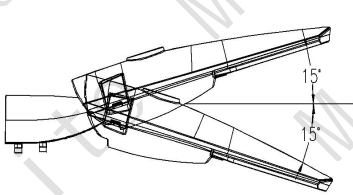

ASL02A-80W

Luminaire tilt adjustment side entry:-15°to+15°

Luminaire tilt adjustment,post top:-15°to+15°

Product Code	ASL02A
Chip brand	EPISTAR/bridgelux/Philips
Driver Brand	SONSEN/MeanWell
Input Wattage	40W(64PCS3030) 50W(64PCS3030) 60W(96PCS3030) 80W(96PCS3030)
Color Temperature	3000/4000/5000K /5700K/6400K
Light effect	100-130 Lm/w
Input Voltage	AC85-265V
Frequency Range	50/60Hz
Power Factor	PF ≥ 0.95
color rendering index	Ra ≥ 70
Temperature of Working Condition	-30-+50°C
Light distribution	Bats airfoil light distribution
LED Lifetime	50000h
Protectin Grade	IP65
Installation Pipe Diameter	φ60mm
Installation Height	6-8m

Net Weight	3.9kg
Gross Weight	4.6kg
Packing Size	690*290*165MM

ZHEJIANG ALITE LIGHTING CO., LTD.

Add: 2nd Floor, 8th Building, No. 188 East Development Avenue, Taizhou City, Zhejiang, China 318000

Tel:+86-576-88861388 Fax:+86-576-88851399

Net Weight	5.4kg
Gross Weight	6.5kg
Packing Size	790*340*165MM

ZHEJIANG ALITE LIGHTING CO., LTD.

Add: 2nd Floor, 8th Building, No. 188 East Development Avenue, Taizhou City, Zhejiang, China 318000

Tel:+86-576-88861388 Fax:+86-576-88851399